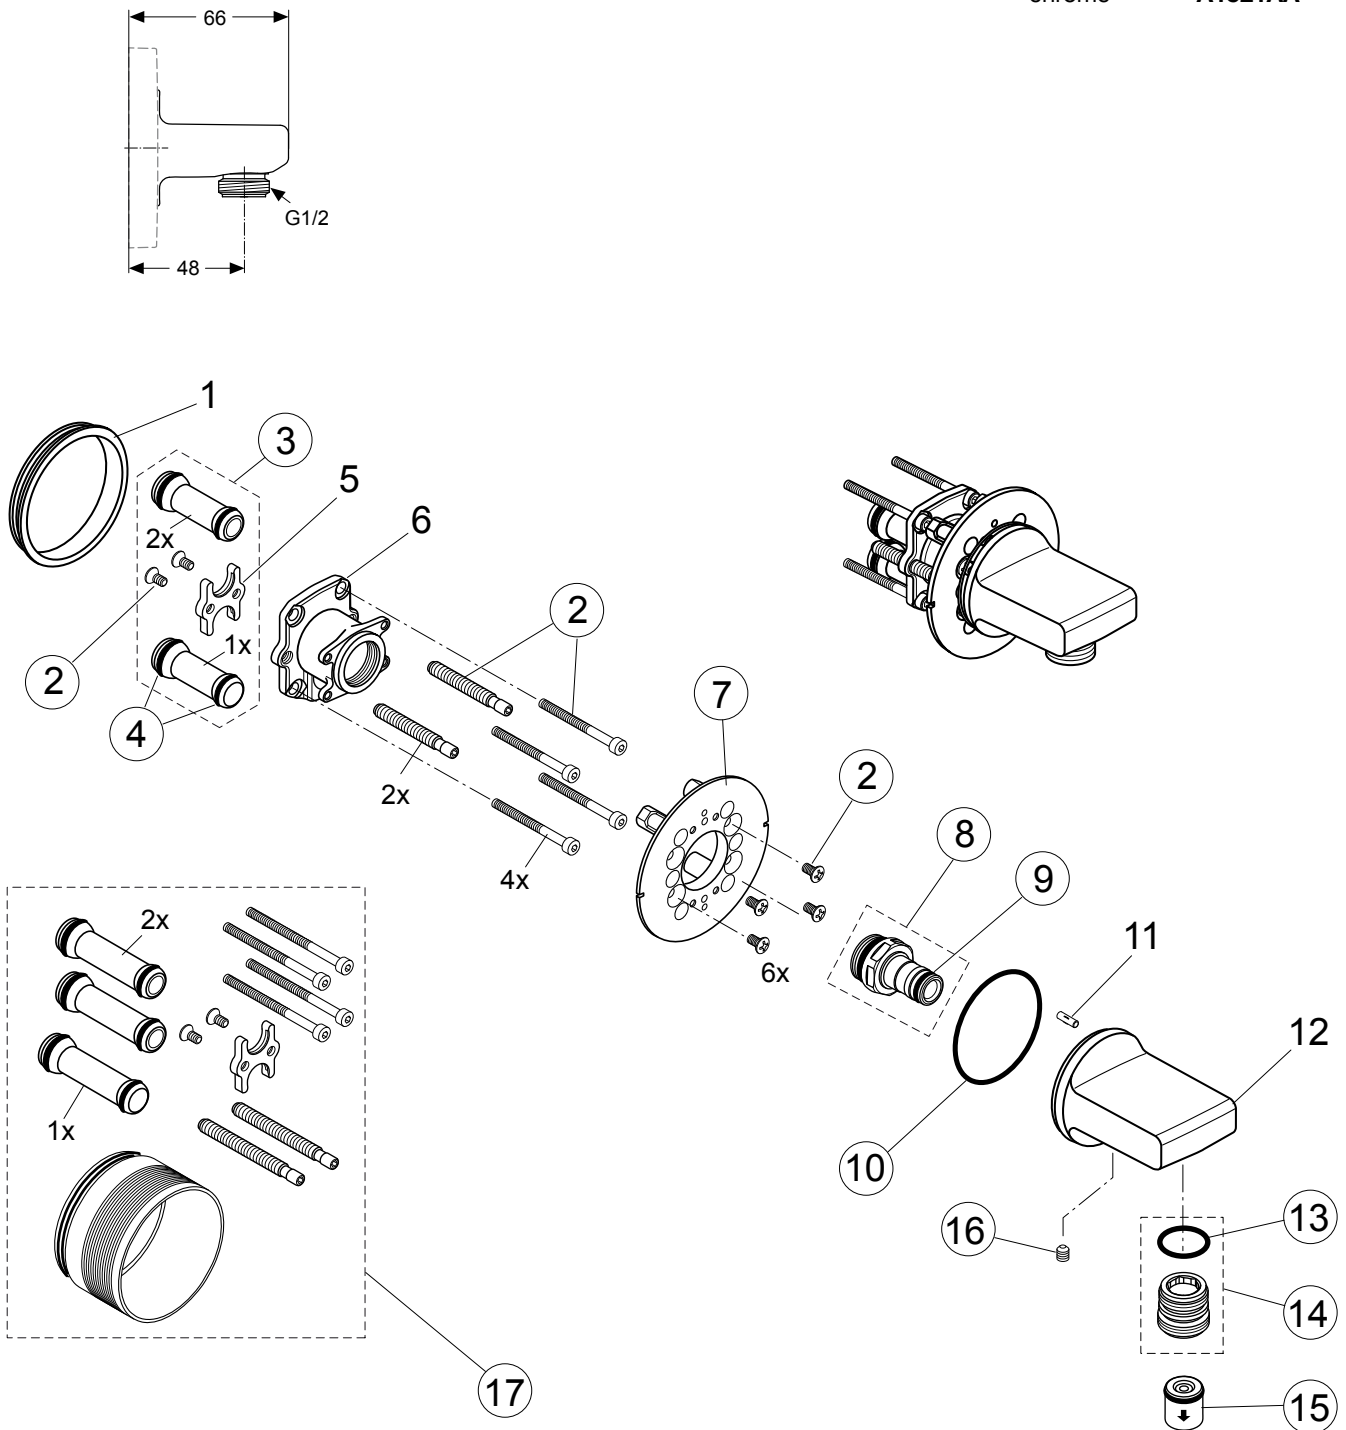

Produced from: Nov. 2011

Kit 2 - Shower connector
chrome **A1521AA**

Pos.	Description	Part-Number	Qty.	Pos.	Description	Part-Number	Qty.
1	Seal ring			11	Groove pin 3x10 DIN1474		
2	Screw set vol./conn. valve	A 860 842 NU	1 pcs	12	Shower connector		
3	Ball canal / connector	A 860 847 NU	2 pcs	13	O - ring Ø17 x 2	A 961 810 NU	2 pcs
4	O-ring set Ø10 + Ø13x2,5	A 860 852 NU	1 Set	14	Nipple complete	A 963 651 NU	1 pcs
5	Flange / fixation / holder			15	Non-return valve DW15	A 962 594 NU	2 pcs
6	Body for vol. valve & accessories			16	Thread pin M5x5	A 962 625 NU	1 Set
7	Escutcheon holder	A 860 853 NU	1 Set	17	Extension kit 15mm longer	A 963 738 NU	1 Set
8	Connector nipple open	A 860 867 NU	1 pcs				
9	O - ring Ø10 x 2	A 963 495 NU	2 pcs				
10	O - ring Ø41 x 1,78	A 961 863 NU	1 pcs				