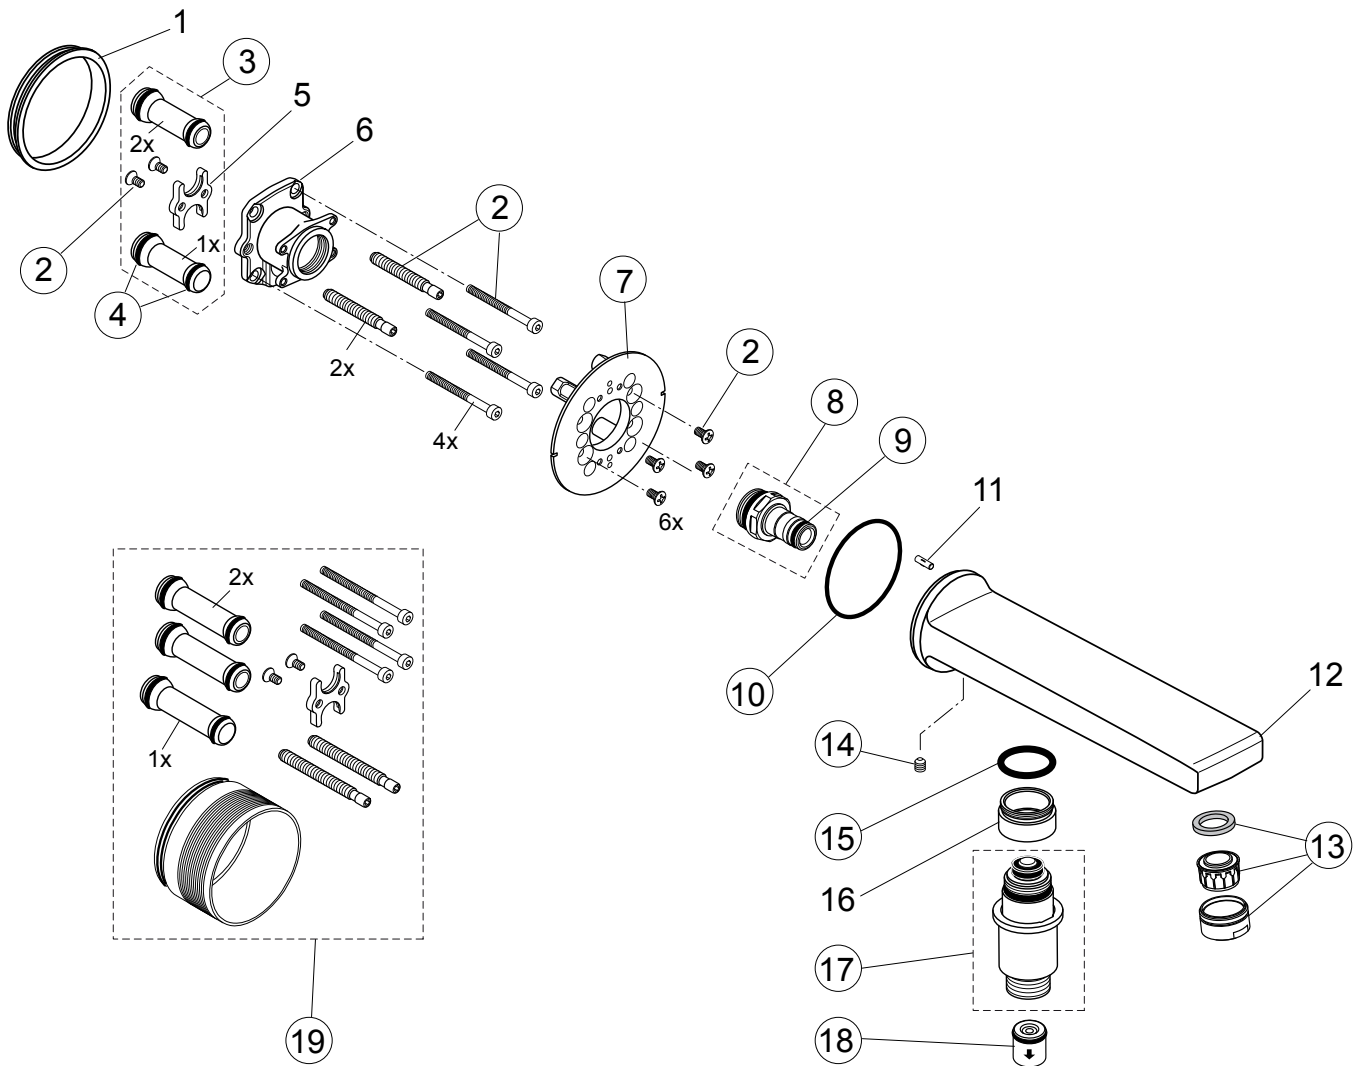

Produced from: Nov. 2011

Kit 2 - Spout with Diverter Bathfiller  
chrome  
**A1514 AA**

**Replace XX with the appropriate finish code**  
chrome = AA,

**Example spare part order:**  
A 961 132 AA in chrome

Pos.	Description	Part-Number	Qty.	Pos.	Description	Part-Number	Qty.
1	Seal ring			11	Groove pin 3x10 DIN1474		
2	Screw set vol./conn. valve	<b>A 860 842 NU</b>	1 pcs	12	Spout with diverter - 190mm projection		
3	Ball canal / connector	<b>A 860 847 NU</b>	2 pcs	13	Aerator compl. M24x1 -C-	<b>A 961 132 XX</b>	1 pcs
4	O-ring set Ø10 + Ø13x2,5	<b>A 860 852 NU</b>	1 Set	14	Thread pin M5x5	<b>A 962 625 NU</b>	1 Set
5	Flange / fixation / holder			15	O - ring Ø 20x1,5	<b>A 961 644 NU</b>	1 Set
6	Body for vol. valve & accessories			16	Sleeve M25x1 outside - M22x1 inside		
7	Escutcheon holder	<b>A 860 853 NU</b>	1 Set	17	Diverter complete	<b>A 860 869 XX</b>	1 pcs
8	Connector nipple open	<b>A 860 867 NU</b>	1 pcs	18	Non-return valve DW15	<b>A 962 594 NU</b>	2 pcs
9	O - ring Ø10 x 2	<b>A 963 495 NU</b>	2 pcs	19	Extension kit 15mm longer	<b>A 963 738 NU</b>	1 Set
10	O - ring Ø41 x 1,78	<b>A 961 863 NU</b>	1 pcs				