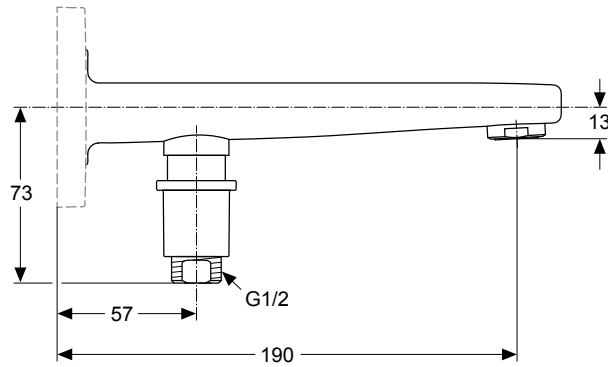

Produced from: Nov. 2011

Kit 2 - Spout with Diverter Bathfiller  
chrome  
**A1514 AA**

**Replace XX with the appropriate finish code**  
chrome = AA,

**Example spare part order:**  
A 961 132 AA in chrome

Pos.	Description	Part-Number	Qty.	Pos.	Description	Part-Number	Qty.
1	Seal ring			11	Groove pin 3x10 DIN1474		
2	Screw set vol./conn. valve	<b>A 860 842 NU</b>	1 pcs	12	Spout with diverter - 190mm projection		
3	Ball canal / connector	<b>A 860 847 NU</b>	2 pcs	13	Aerator compl. M24x1 -C-	<b>A 961 132 XX</b>	1 pcs
4	O-ring set Ø10 + Ø13x2,5	<b>A 860 852 NU</b>	1 Set	14	Thread pin M5x5	<b>A 962 625 NU</b>	1 Set
5	Flange / fixation / holder			15	O - ring Ø 20x1,5	<b>A 961 644 NU</b>	1 Set
6	Body for vol. valve & accessories			16	Sleeve M25x1 outside - M22x1 inside		
7	Escutcheon holder	<b>A 860 853 NU</b>	1 Set	17	Diverter complete	<b>A 860 869 XX</b>	1 pcs
8	Connector nipple open	<b>A 860 867 NU</b>	1 pcs	18	Non-return valve DW15	<b>A 962 594 NU</b>	2 pcs
9	O - ring Ø10 x 2	<b>A 963 495 NU</b>	2 pcs	19	Extension kit 15mm longer	<b>A 963 738 NU</b>	1 Set
10	O - ring Ø41 x 1,78	<b>A 961 863 NU</b>	1 pcs				