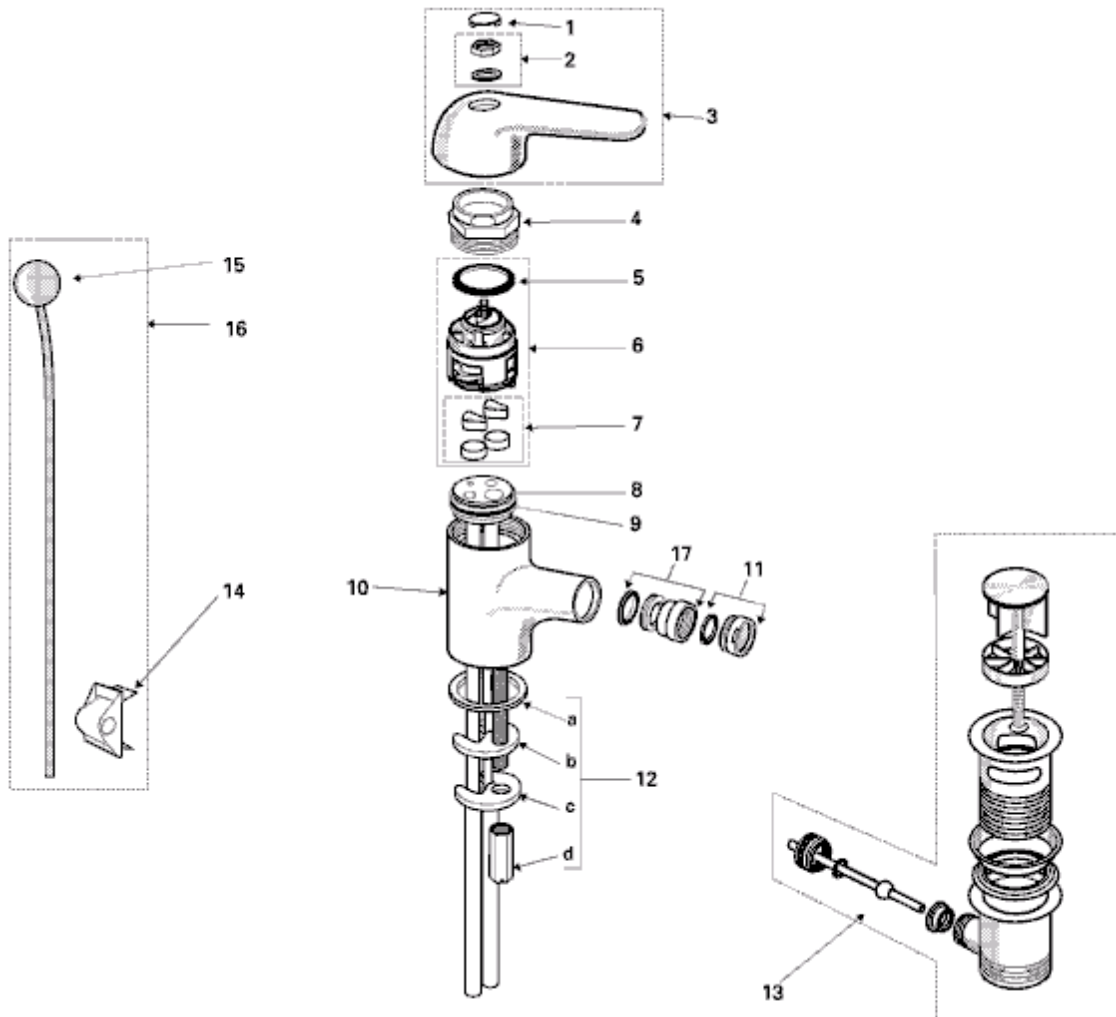

<p>

Ref.	Description	Part No.
1	Hot/cold index for metal handle	A963166LJ
2	Handle fixing nut/washer	A962981NU
3	Handle complete	A916550--
4	Cartridge retaining nut	-
5	O ring	A962715NU
6	Multiport cartridge complete	A951970NU11
6a	Crescent shaped temperature limit stop	A962984NU
7	Cartridge seals	-
8	Tail pipes	-
9	O ring	-
10	Body	-
11	Flow straightener complete	A961625--
12	Fixing set	A951524NU
13	Pop-up waste complete	E950612--
14	Pop-up rod fixing clip	A963404NU
15	Knob for pop-up rod	A909938AA11
16	Vertical pop-up rod complete	A962868--
17	Ball joint complete	A960063--