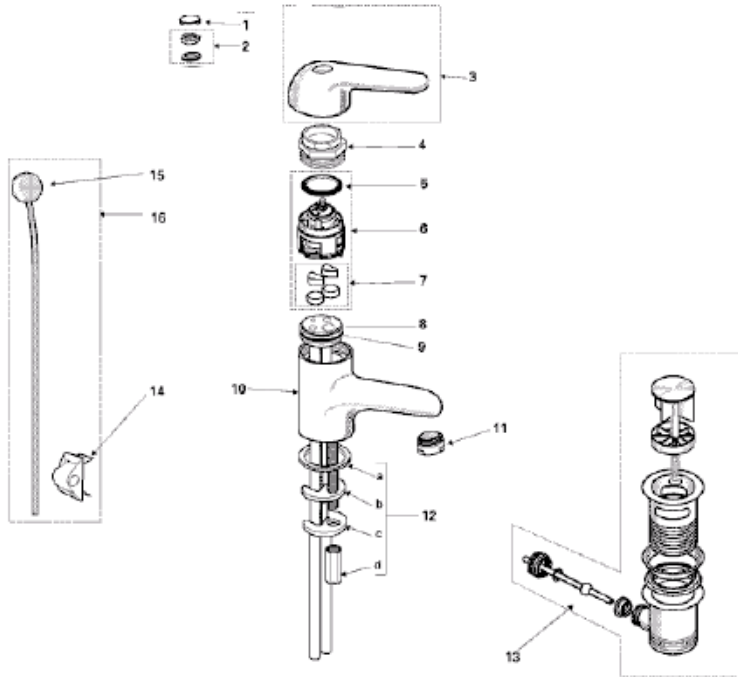

<p>

<b>Ref.</b>	<b>Description</b>	<b>Part No.</b>
1	Hot/cold index for metal handle	A963166LJ
2	Handle fixing nut/washer	A962981NU
3	Handle	A916550--
4	Cartridge retaining nut	A906068AT
5	O-ring	A962715NU
6	Multiport cartridge complete	A951970NU11
6a	Crescent shaped temperature limit stop	A962984NU
7	Cartridge seals	-
8	Tailpipes	-
9	O-ring	-
10	Body	-
11	Flow straightener complete	A961625--
12	Fixing set	A951524NU
13	Pop-up waste complete	E950612--
14	Pop-up rod fixing clip	A963404NU
15	Knob for pop-up rod	A909938AA11
16	Vertical pop-up rod complete	A962868--

**NB -- colour/finish options**

Chrome = AA  
Light Gold = AZ