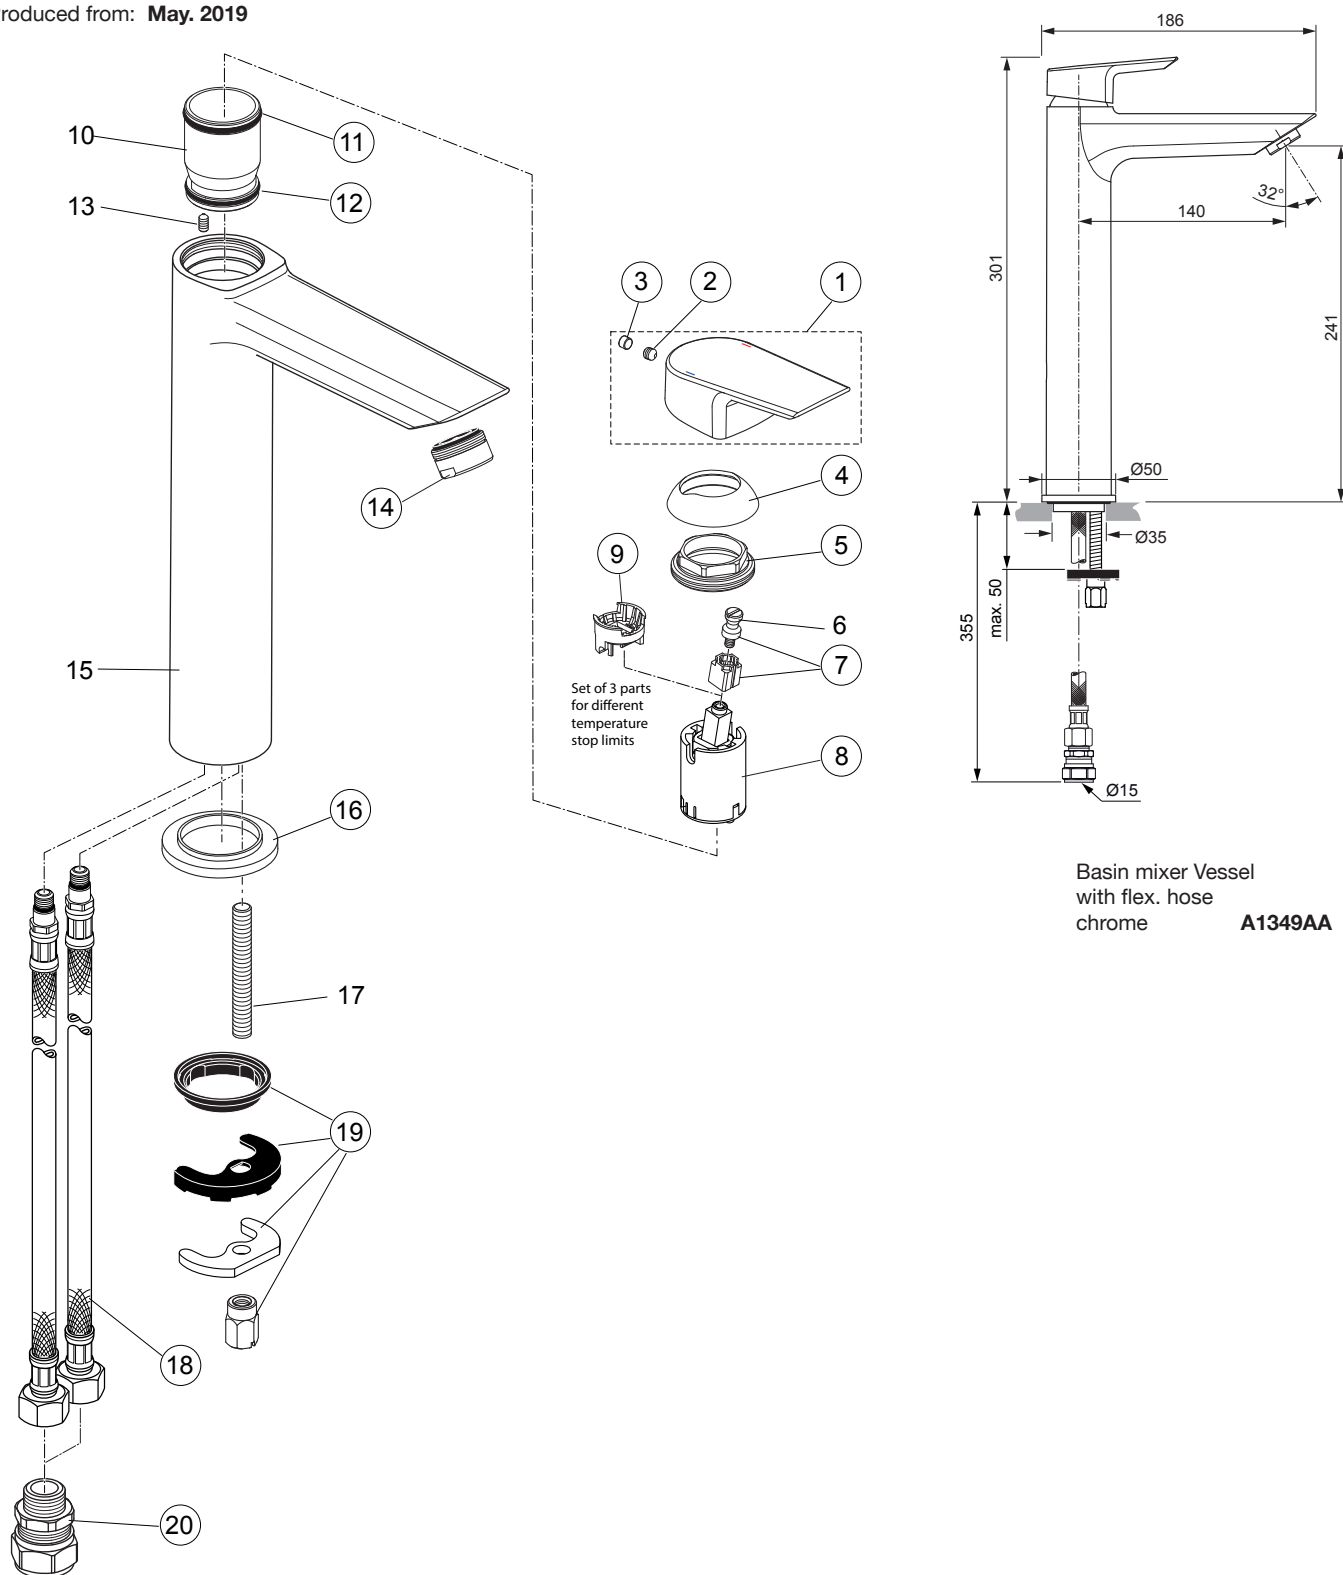

Produced from: May. 2019

Basin mixer Vessel
with flex. hose
chrome **A1349AA**

Pos.	Description	Part-Number	Qty.	Pos.	Description	Part-Number	Qty.
1	Lever cpl. with print R/B	A 861 362 AA	1 Set	12	O - Ring Ø 26,7 x 1,78	A 962 825 NU	1 pcs
2	Thread pin M5x6 DIN914	A 860 603 NU	1 pcs	13	Thread pin M4 x 8 ISO 4027		
3	Handle plug	A 963 751 NU	1 pcs	14	Aerator M24x1 - 1,0 gpm	B 960 883 AA	1 pcs
4	Cover cap	F 960 975 AA	1 pcs	15	Body		
5	Thread ring M36x1	B 961 087 NU	1 pcs	16	Escutcheon	B 960 712 AA	1 pcs
6	Handle srew M4			17	Bolt M8x77		
7	Lever adapter + screw	A 860 892 NU	1 Set	18	Flex. hose M10x1-G3/8-550	A 963 685 NU	1 pcs
8	Cartridge Kerox Ø28 + Pos.7	F 960 855 NU	1 Set	19	Fixation kit	A 964 520 NU*	1 Set
9	Hot water limiter - 3 parts	B 961 088 NU	1 Set	20	Connector G3/8 D15	B 960 845 NU	2 pcs
10	Manifold						
11	O - Ring Ø 28 x 2	A 963 299 NU	1 pcs				

*Universal set (not all parts needed)