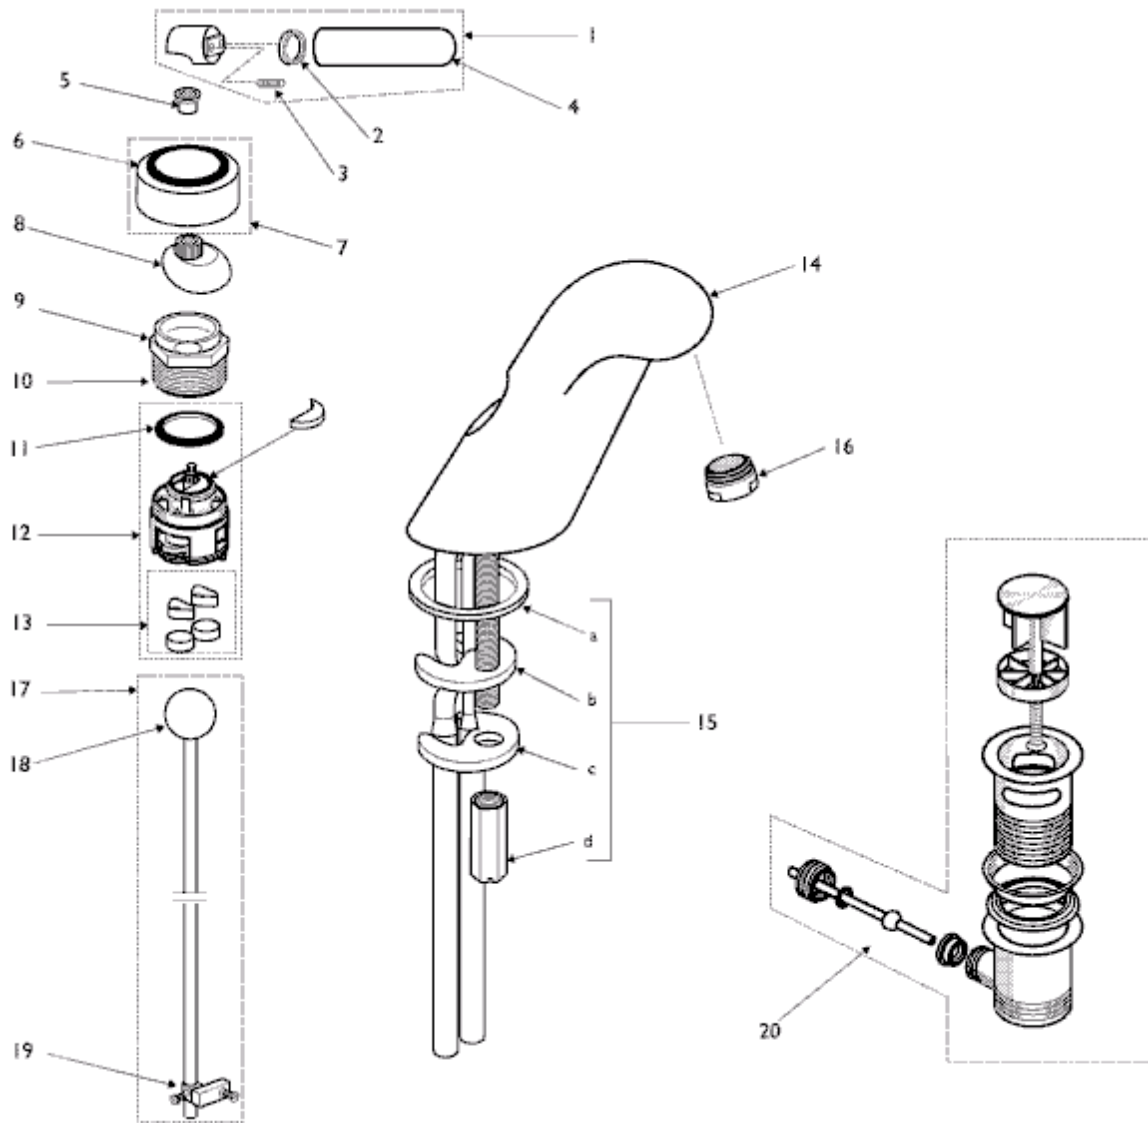

<p>

Ref.	Description	Part No.
1	Handle complete	A960698--
2	Red/blue ring	A961860NU
3	Pair small screws	A962938NU
4	Handle cover only	A962581--
5	Lock nut	A962939NU
6	Shroud washer	-
7	Shroud complete	A962941--
8	Cartridge cover	A962942--
9	Cartridge retaining nut	A906068AT
10	'O' ring	-
11	'O' ring	A962715NU
12	Cartridge complete	A951970NU11
12a	Crescent shaped temperature limit stop	A962984NU
13	Cartridge seals	-
14	Body	-
15	Fixing set	A962987NU
16	Neoperl - insert (HP)	A923787--
16a	Flow regulator (LP)	A961625--
17	Pop-up rod complete	A961874--
18	Knob for pop-up rod	-
19	Pop-up rod fixing clip	A963404NU
20	Pop-up waste complete	E950612--