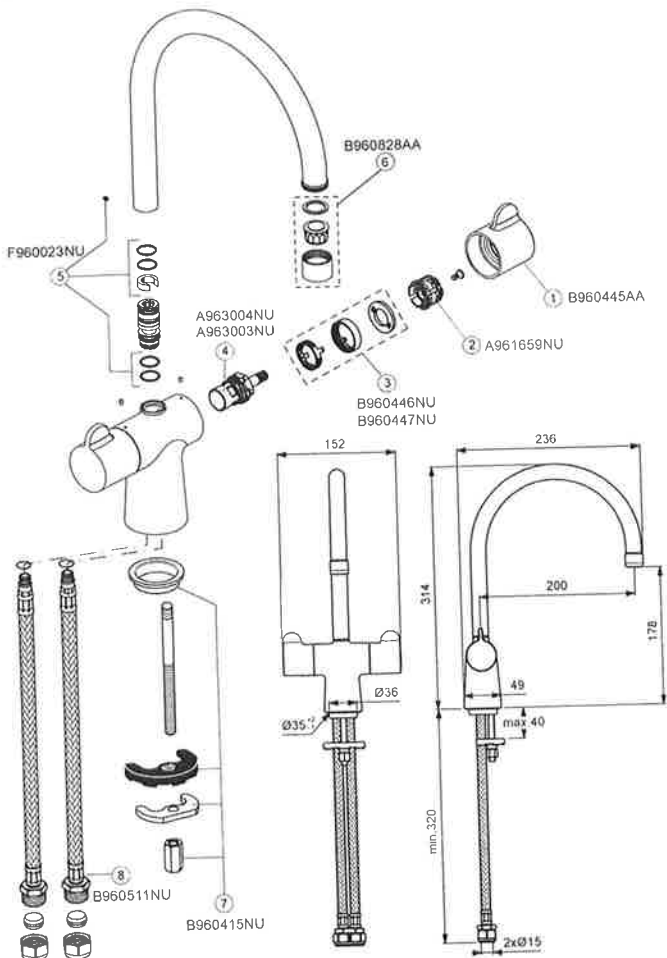

B08908 Nabis Luma II D/C Mono Sink Mixer CP
B08909 Nabis Pula II D/C Mono Sink Mixer CP

CONNECTIONS

The fittings covered by this instruction sheet are provided with flexible inlet tails for ease of installation which have 15mm compression connectors in the inlets for connection to conventional copper pipework

IMPORTANT NOTE

Flush water through pipework to remove all debris etc. before connecting the fittings.

The fittings covered by this installation and maintenance instruction should be installed in accordance with the water regulations published in 1999*, therefore we strongly recommend that these fittings are installed by a professional installer

Wolsley UK, PO Box 21, Boroughbridge Road, Ripon, HG4 1SL

*A guide to the Water Supply (Water Fittings) Regulations 1999 and the Water Byelaws 2000, Scotland, is published by WRAS (Water Regulations Advisory Scheme) Fern Close, Pen-y-Fan Industrial Estate, Oakdale, Newport, NP11 3EH, ISBN 0-9539706-0-9

INSTALLER: After installation please pass this instruction booklet to user

1 B08905/6 Nabis Duro II D/C Mono Sink Mixer Chrome/White

2 B08907 Nabis Tava II D/C Mono Sink Mixer CP

3 B08908 Nabis Luma II D/C Mono Sink Mixer CP