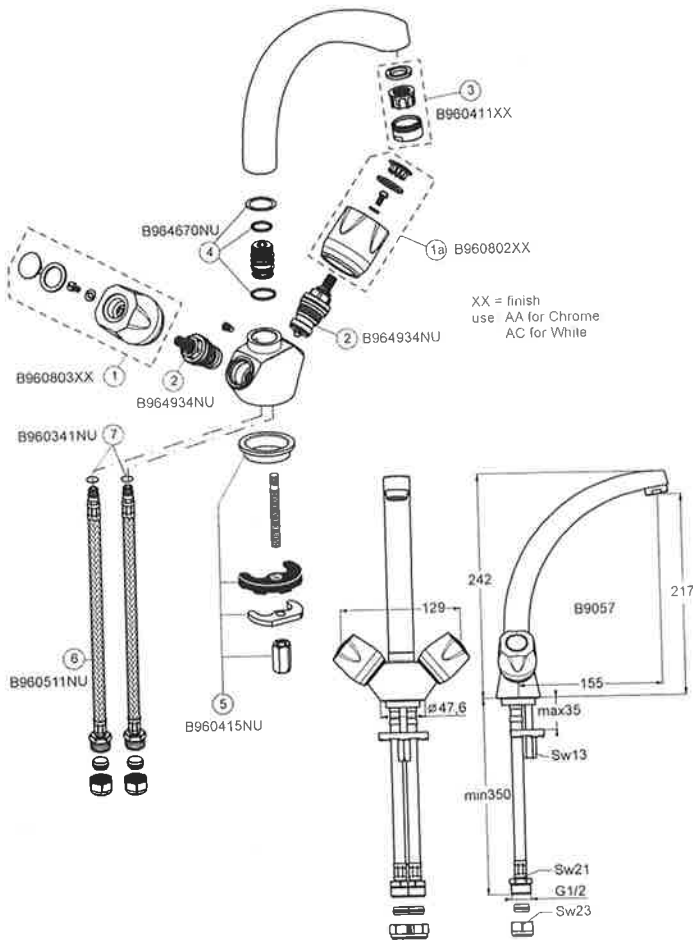

1 B08905/6 Nabis Duro II D/C Mono Sink Mixer Chrome/White