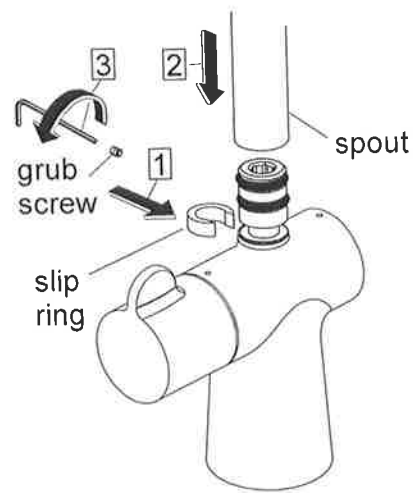

5 FIXATION OF SWIVEL SPOUT

Spout fixation for the following mixers

B08905 Nabis Duro II D/C Mono Sink Mixer CP
B08906 Nabis Duro II D/C Kitchen Mixer WH
B08907 Nabis Tava II D/C Mono Sink Mixer CP

Spout fixation for the following mixers

B08908 Nabis Luma II D/C Mono Sink Mixer CP
B08909 Nabis Pula II D/C Mono Sink Mixer CP

CONNECTIONS

The fittings covered by this instruction sheet are provided with flexible inlet tails for ease of installation which have 15mm compression connectors in the inlets for connection to conventional copper pipework