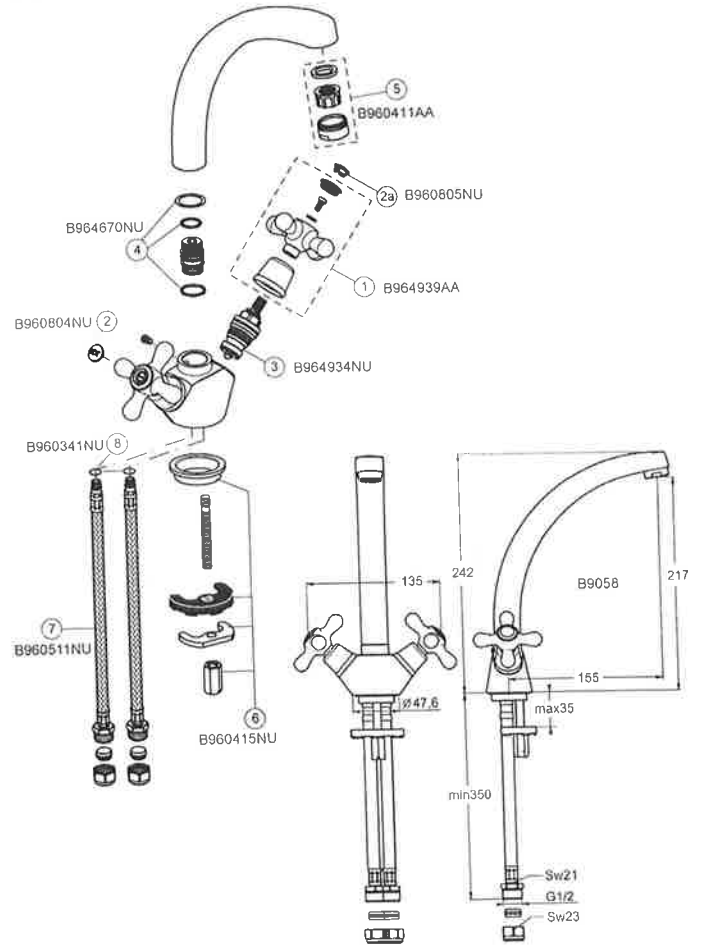

5 FIXATION OF SWIVEL SPOUT

Spout fixation for the following mixers

B08905 Nabis Duro II D/C Mono Sink Mixer CP
B08906 Nabis Duro II D/C Kitchen Mixer WH
B08907 Nabis Tava II D/C Mono Sink Mixer CP

Spout fixation for the following mixers

IMPORTANT NOTE

Flush water through pipework to remove all debris etc. before connecting the fittings.

The fittings covered by this installation and maintenance instruction should be installed in accordance with the water regulations published in 1999*, therefore we strongly recommend that these fittings are installed by a professional installer

Wolsley UK, PO Box 21, Boroughbridge Road, Ripon, HG4 1SL

*A guide to the Water Supply (Water Fittings) Regulations 1999 and the Water Byelaws 2000, Scotland, is published by WRAS (Water Regulations Advisory Scheme) Fern Close, Pen-y-Fan Industrial Estate, Oakdale, Newport, NP11 3EH, ISBN 0-9539706-0-9

INSTALLER: After installation please pass this instruction booklet to user

1 B08905/6 Nabis Duro II D/C Mono Sink Mixer Chrome/White

2 B08907 Nabis Tava II D/C Mono Sink Mixer CP

3 B08908 Nabis Luma II D/C Mono Sink Mixer CP