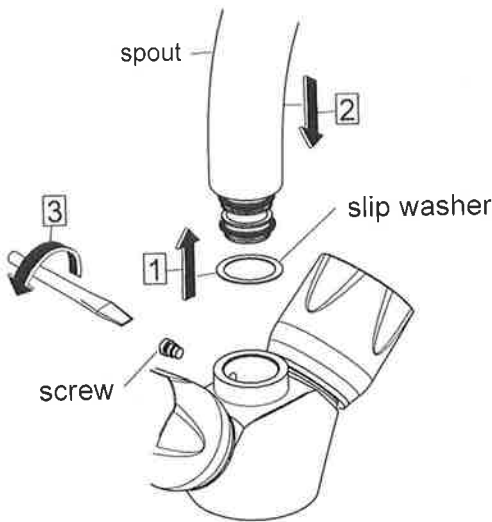

5 FIXATION OF SWIVEL SPOUT

Spout fixation for the following mixers

B08905 Nabis Duro II D/C Mono Sink Mixer CP
B08906 Nabis Duro II D/C Kitchen Mixer WH
B08907 Nabis Tava II D/C Mono Sink Mixer CP

Spout fixation for the following mixers

B08908 Nabis Luma II D/C Mono Sink Mixer CP
B08909 Nabis Pula II D/C Mono Sink Mixer CP

CONNECTIONS

The fittings covered by this instruction sheet are provided with flexible inlet tails for ease of installation which have 15mm compression connectors in the inlets for connection to conventional copper pipework