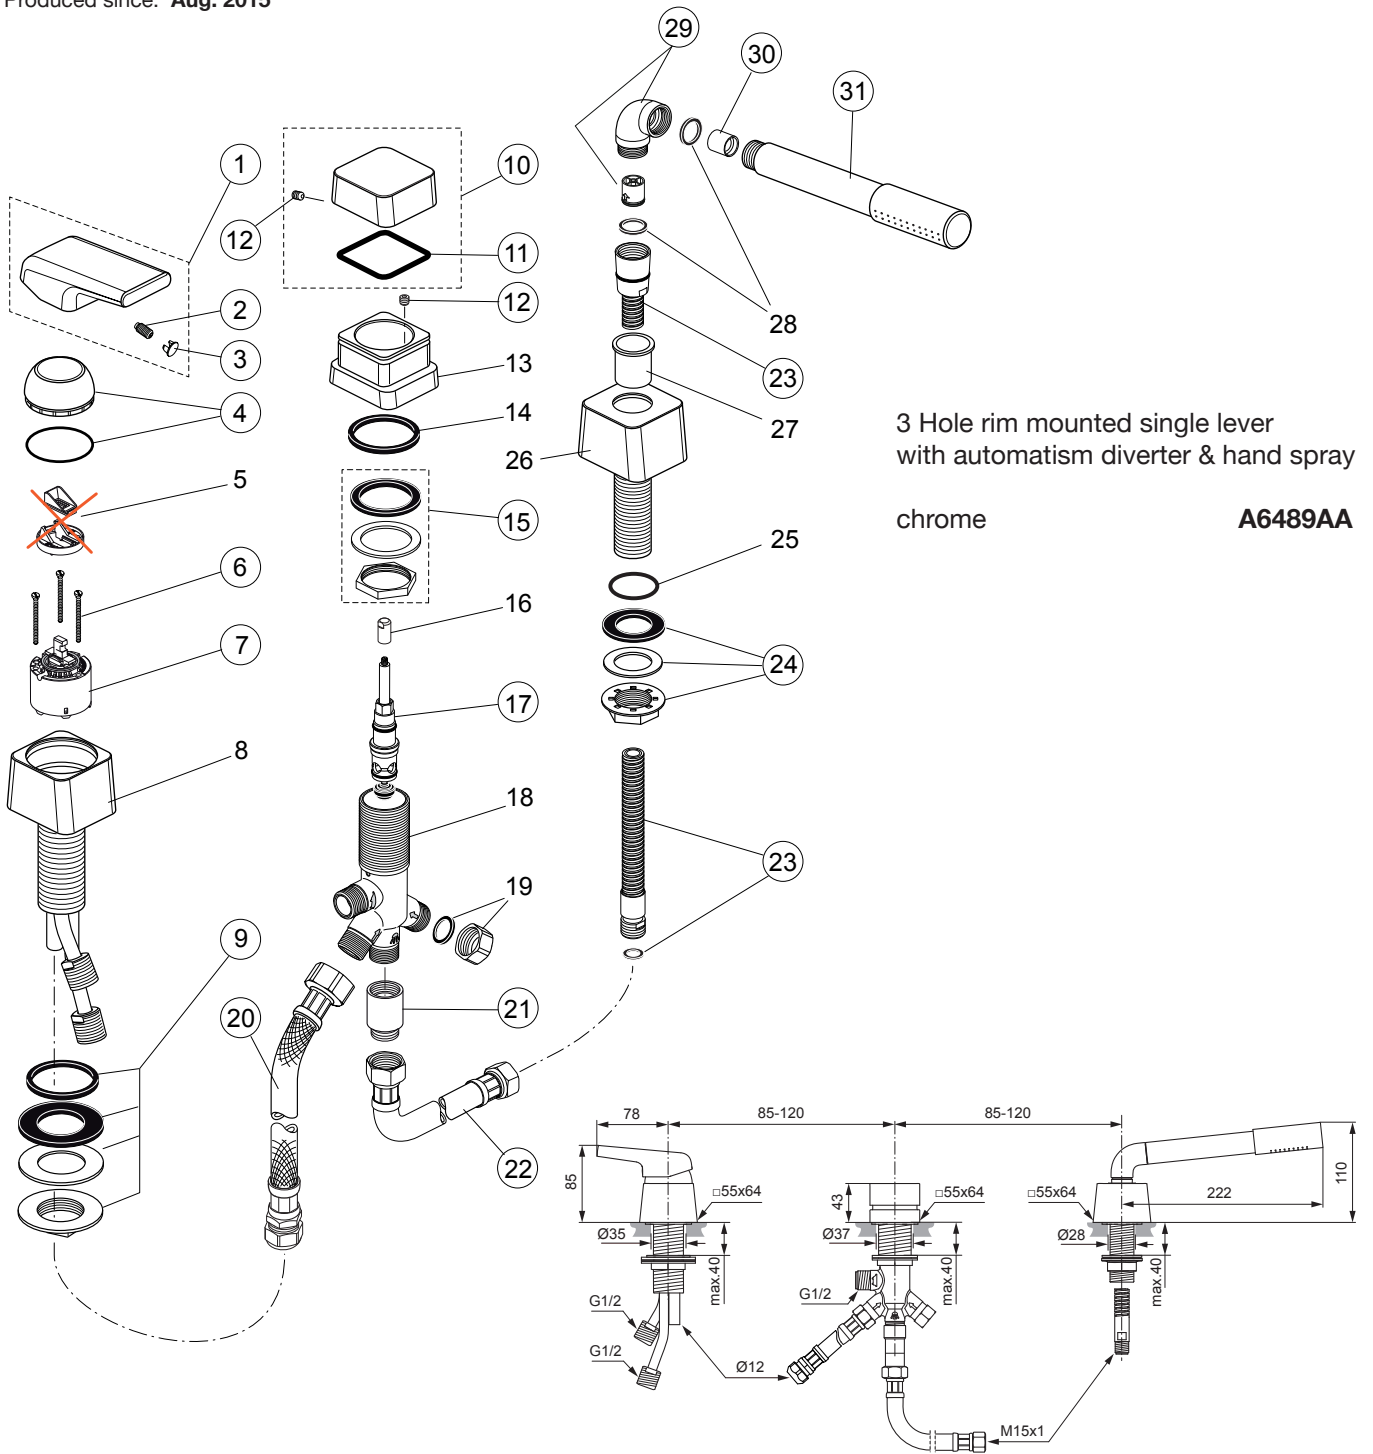

Produced since: Aug. 2015

3 Hole rim mounted single lever  
with automatism diverter & hand spray

chrome

A6489AA

Pos.	Description	Part-Number	Qty.	Pos.	Description	Part-Number	Qty.
1	Lever cpl. with red/blue	F 960 852 AA	1 Set	17	Diverter unit	A 963 805 NU	1 pcs
2	Thread pin M5x10 DIN915	A 963 309 NU	1 pcs	18	Body diverter		
3	Handle cap	B 960 473 AA	1 pcs	19	Plug with Fibre-ring		
4	Cover cap with o-ring	B 960 276 AA	1 Set	20	Flex. hose G1/2 x 400mm	A 962 823 NU	1 pcs
5	Eco-Kit			21	Non-return valve complete	A 963 287 AA	1 pcs
6	Cylindrical screw M4x39	A 963 176 NU	3 pcs	22	Flex. hose G1/2 - M15x1	H 960 185 NU	1 pcs
7	Cartridge Ø47	A 960 500 NU	1 pcs	23	Shower hose G1/2 - M15x1	H 961 444 AA	1 pcs
8	Body Single lever			24	Fixation kit shower-holder	H 960 279 NU*	1 Set
9	Fixation kit G 1"	H 960 294 NU*	1 Set	25	O - ring Ø 32 x 2,5		
10	Pull knob diverter	F 960 896 AA	1 Set	26	Holder for hand shower		
11	O - ring Ø 44,04 x 3,53	A 963 413 NU	1 pcs	27	Plastic insert		
12	Thread pin M5x5	A 962 625 NU	3 pcs	28	Washer Ø 20,8 x 14,5 x 2,5		
13	Cover for body diverter w. Logo Sottini			29	Elbow 96° f. Hand spray	F 960 865 AA	1 Set
14	Washer Ø 51/44 x 4			30	Flow limiter 8l/min	B 961 093 NU	1 pcs
15	Fixation kit diverter	A 963 026 NU*	1 Set	31	Hand spray	F 960 900 AA	1 pcs
16	Spindle extension						

\* Universal-Set (not all parts needed)