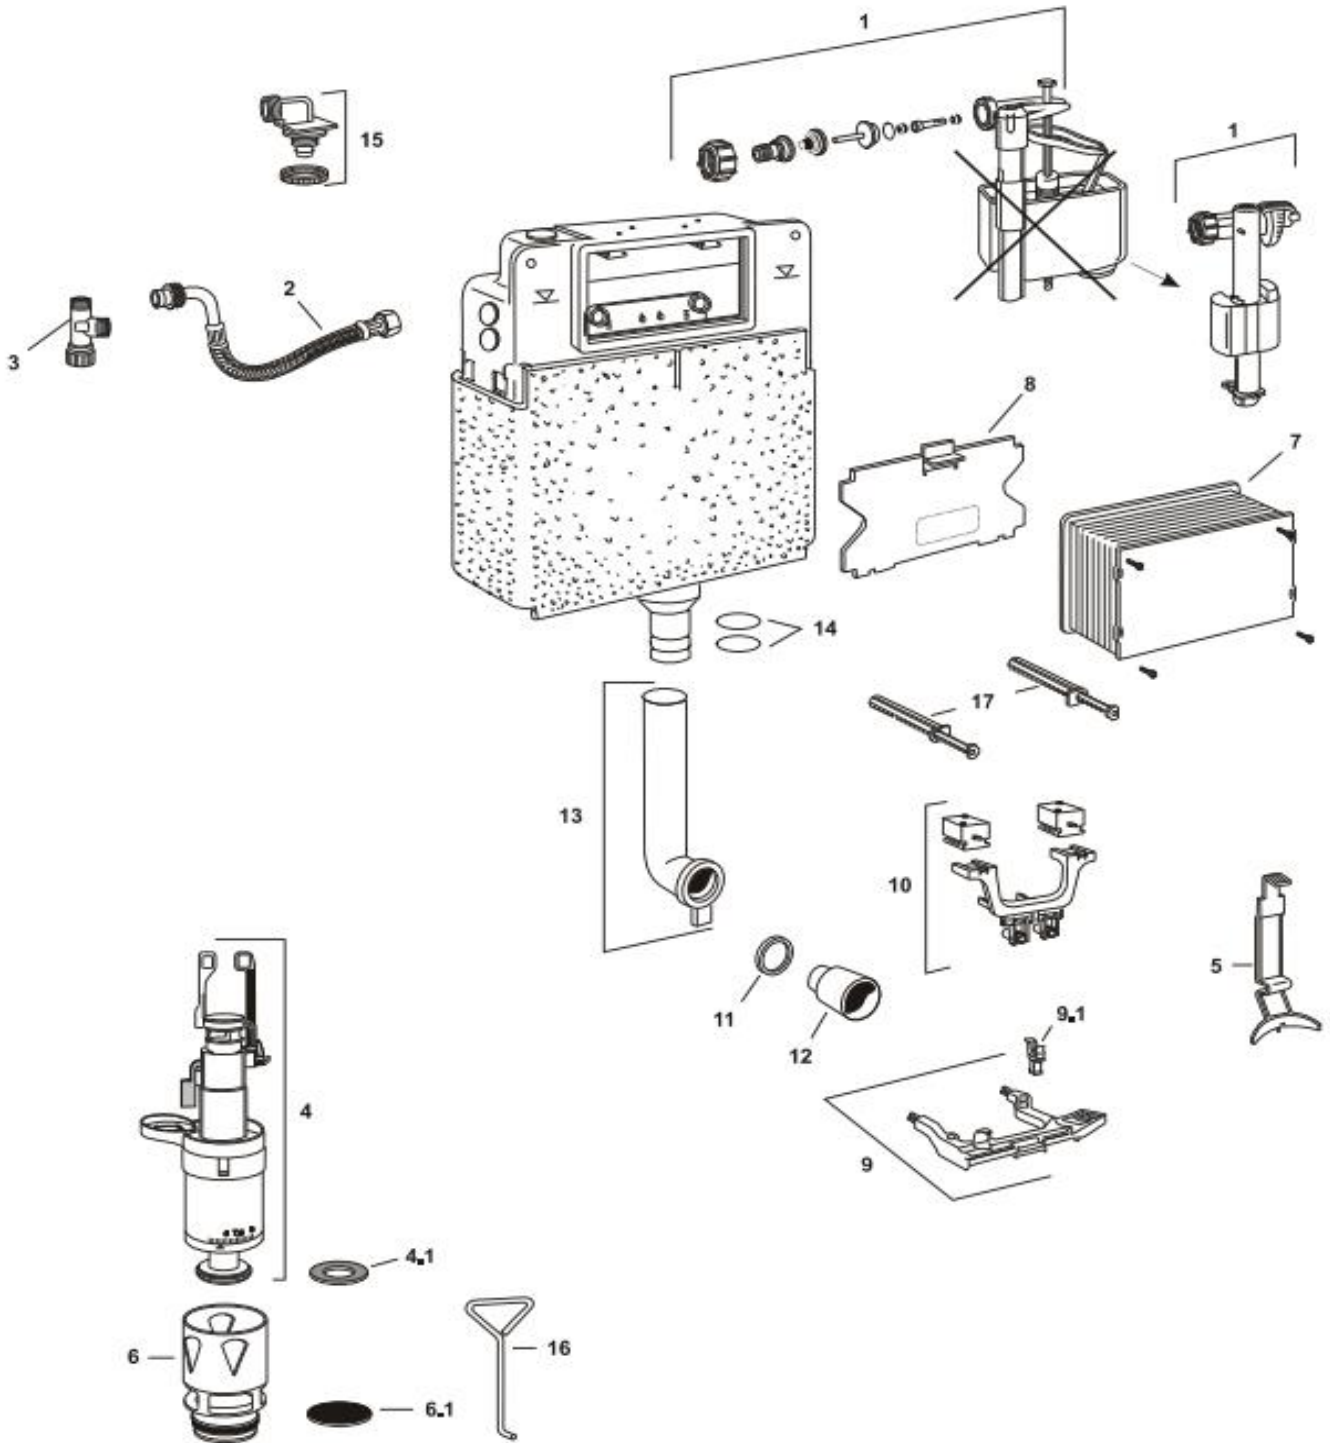

# Shires Lynx Spare Parts U045367 & U035867 1100 Frame

Ref No	Code Allocated	Description
1	UV05367	Float valve Complete
2	UV05467	Armoured hose R 3/8, Length 250 mm
3	UV05567	Stop valve R 3/8
4.1	UV05767	Seal for outlet valve
6	UV05967	Guide for outlet valve with ring seal
9.1	UV06167	Hook for securing float valve
4	UV06367	Outlet valve complete
5	UV06467	Gauge rod
12	UV06567	Wall leading G 1/2
17	UV06667	Distance bolt set (2pc set)
9	UV06767	Central block