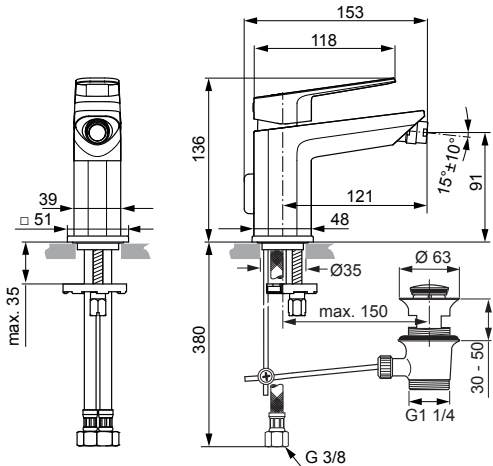

Produced since: Oct. 2015

Bidet flex. hose with pop-up waste chrome **A6624AA**

Pos.	Description	Part-Number	Qty.	Pos.	Description	Part-Number	Qty.
1	Lever cpl. with Logo Sottini	A 861 027 AA	1 Set	14	Lift rod complete	A 960 654 AA	1 Set
2	Thread pin M5x6 DIN914	A 860 603 NU	1 pcs	15	Body		
3	Handle cap	A 960 396 AA	1 pcs	16	Ball joint M18x1 / M16,5x1	A 960 019 AA	1 pcs
4	Cover cap	A 860 891 AA	1 pcs	17	Aerator M18x1	B 964 902 AA	1 pcs
5	O - Ring Ø 25 x 1,5	A 962 496 NU	1 pcs	18	Escutcheon + screws	A 860 893 AA	1 Set
6	Thread ring M33x1			19	Srew M3 x 6 Din 85	A 960 342 NU*	1 Set
7	Handle srew M4			20	Bolt M8x70		
8	Lever adapter + screw	A 860 892 NU	1 Set	21	Fixation kit	A 964 520 NU*	1 Set
9	Cartridge Kerox Ø28 + Pos 7	F 960 855 NU	1 Set	22	Flex. hose M8x1-G3/8-420	A 962 370 NU	1 pcs
10	Hot water limiter - 3 parts	B 961 088 NU	1 Set	23	Bracket	A 961 172 NU	1 pcs
11	Manifold			24	Pop-up waste complete	A 962 991 AA	1 Set
12	O - Ring Ø 26,7 x 1,78	A 962 825 NU	1 pcs				
13	Clamping pin						

*Universal set (not all parts needed)