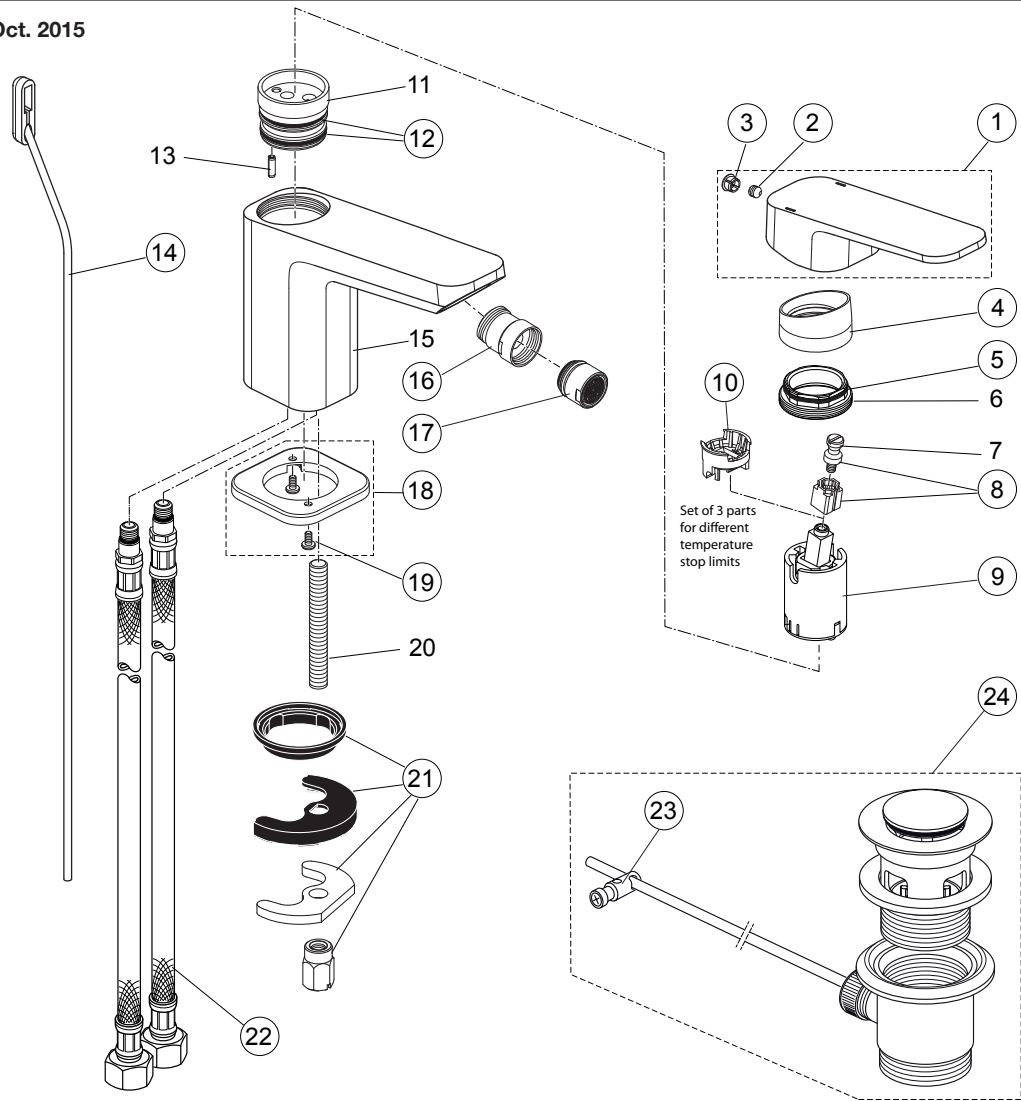

Produced since: Oct. 2015

Bidet flex. hose with pop-up waste chrome **A6624AA**

Pos.	Description	Part-Number	Qty.	Pos.	Description	Part-Number	Qty.
1	Lever cpl. with Logo Sottini	A 861 027 AA	1 Set	14	Lift rod complete	A 960 654 AA	1 Set
2	Thread pin M5x6 DIN914	A 860 603 NU	1 pcs	15	Body		
3	Handle cap	A 960 396 AA	1 pcs	16	Ball joint M18x1 / M16,5x1	A 960 019 AA	1 pcs
4	Cover cap	A 860 891 AA	1 pcs	17	Aerator M18x1	B 964 902 AA	1 pcs
5	O - Ring Ø 25 x 1,5	A 962 496 NU	1 pcs	18	Escutcheon + screws	A 860 893 AA	1 Set
6	Thread ring M33x1			19	Srew M3 x 6 Din 85	A 960 342 NU*	1 Set
7	Handle srew M4			20	Bolt M8x70		
8	Lever adapter + screw	A 860 892 NU	1 Set	21	Fixation kit	A 964 520 NU*	1 Set
9	Cartridge Kerox Ø28 + Pos 7	F 960 855 NU	1 Set	22	Flex. hose M8x1-G3/8-420	A 962 370 NU	1 pcs
10	Hot water limiter - 3 parts	B 961 088 NU	1 Set	23	Bracket	A 961 172 NU	1 pcs
11	Manifold			24	Pop-up waste complete	A 962 991 AA	1 Set
12	O - Ring Ø 26,7 x 1,78	A 962 825 NU	1 pcs				
13	Clamping pin						

*Universal set (not all parts needed)