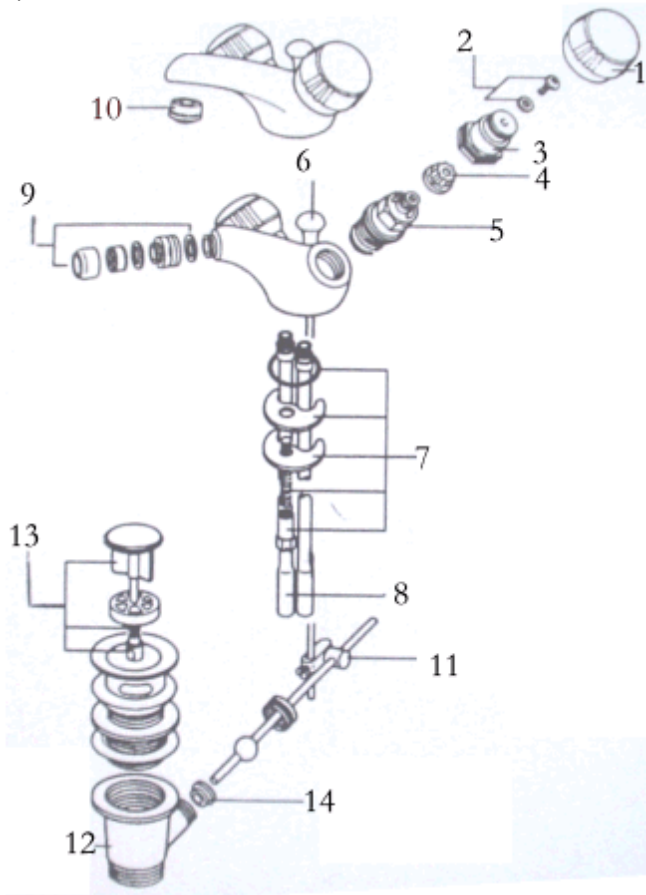

<p>

<b>Ref.</b>	<b>Description</b>	<b>Part No.</b>
1	Millenia Handles (chrome or gold)	S8000--
1a	Richmond Porcelain Handles (colour match)	S8005--
1b	Oynx Handles (colour match)	S8010--
1c	Universal porcelain handles(colour match)	S8020--
1d	All metal handles (chrome or gold)	S8030--
2	Pozidrive screws M4 x 10mm + washers (pair)	S9645NU
3	Fixing bushes & 'O' rings for Millenia handles	E960187NU
3a	Fixing bushes & 'O' rings for ceramic/onyx handles	E960187NU
3b	Fixing bushes & 'O' rings for Richmond handles	S9598NU
4	Drive insert (pair)	S9604NU
5a	1/2 AS rubber valve internal headwork (each)	S9613NU
5b	1/2 AS rubber valve internal headwork (pack of 10)	S9618NU
5c	Quarter Turn for CD version	S9614NU
5d	Universal pack of seating washers (pack of six)	S9626NU
6	Pop up rod (chrome or gold)	S961255--
7	Fixing kit	E950607NU
8	Flex tails	S960172NU
9	Bidet aerator chrome	S961215AA
9a	Bidet aerator gold	S960195AZ
10	Basin Flow straightener	S9595NU
11	Fixing Clip	S9677AA
12	Pop up waste assembly(chrome or gold)	E950612AA
13	Pop up plug assembly (chrome or gold)	S9665--
14	Cup washer	S9584NU
15	Pop up plug 'O' ring	S961311NU

**NB -- colour/finish options**

- Chrome = AA
- Luxe Gold = AZ
- Almond Rose = SN
- Champagne = SR
- Honeymoon = SW
- White = 01
- Chablis = 20

Light Gold = AZ  
Chrm/Velour mixage = AO  
Mixage Chrome/Lig G = NP  
Honey Moon = SW  
Silver Cloud = UU  
White = AC