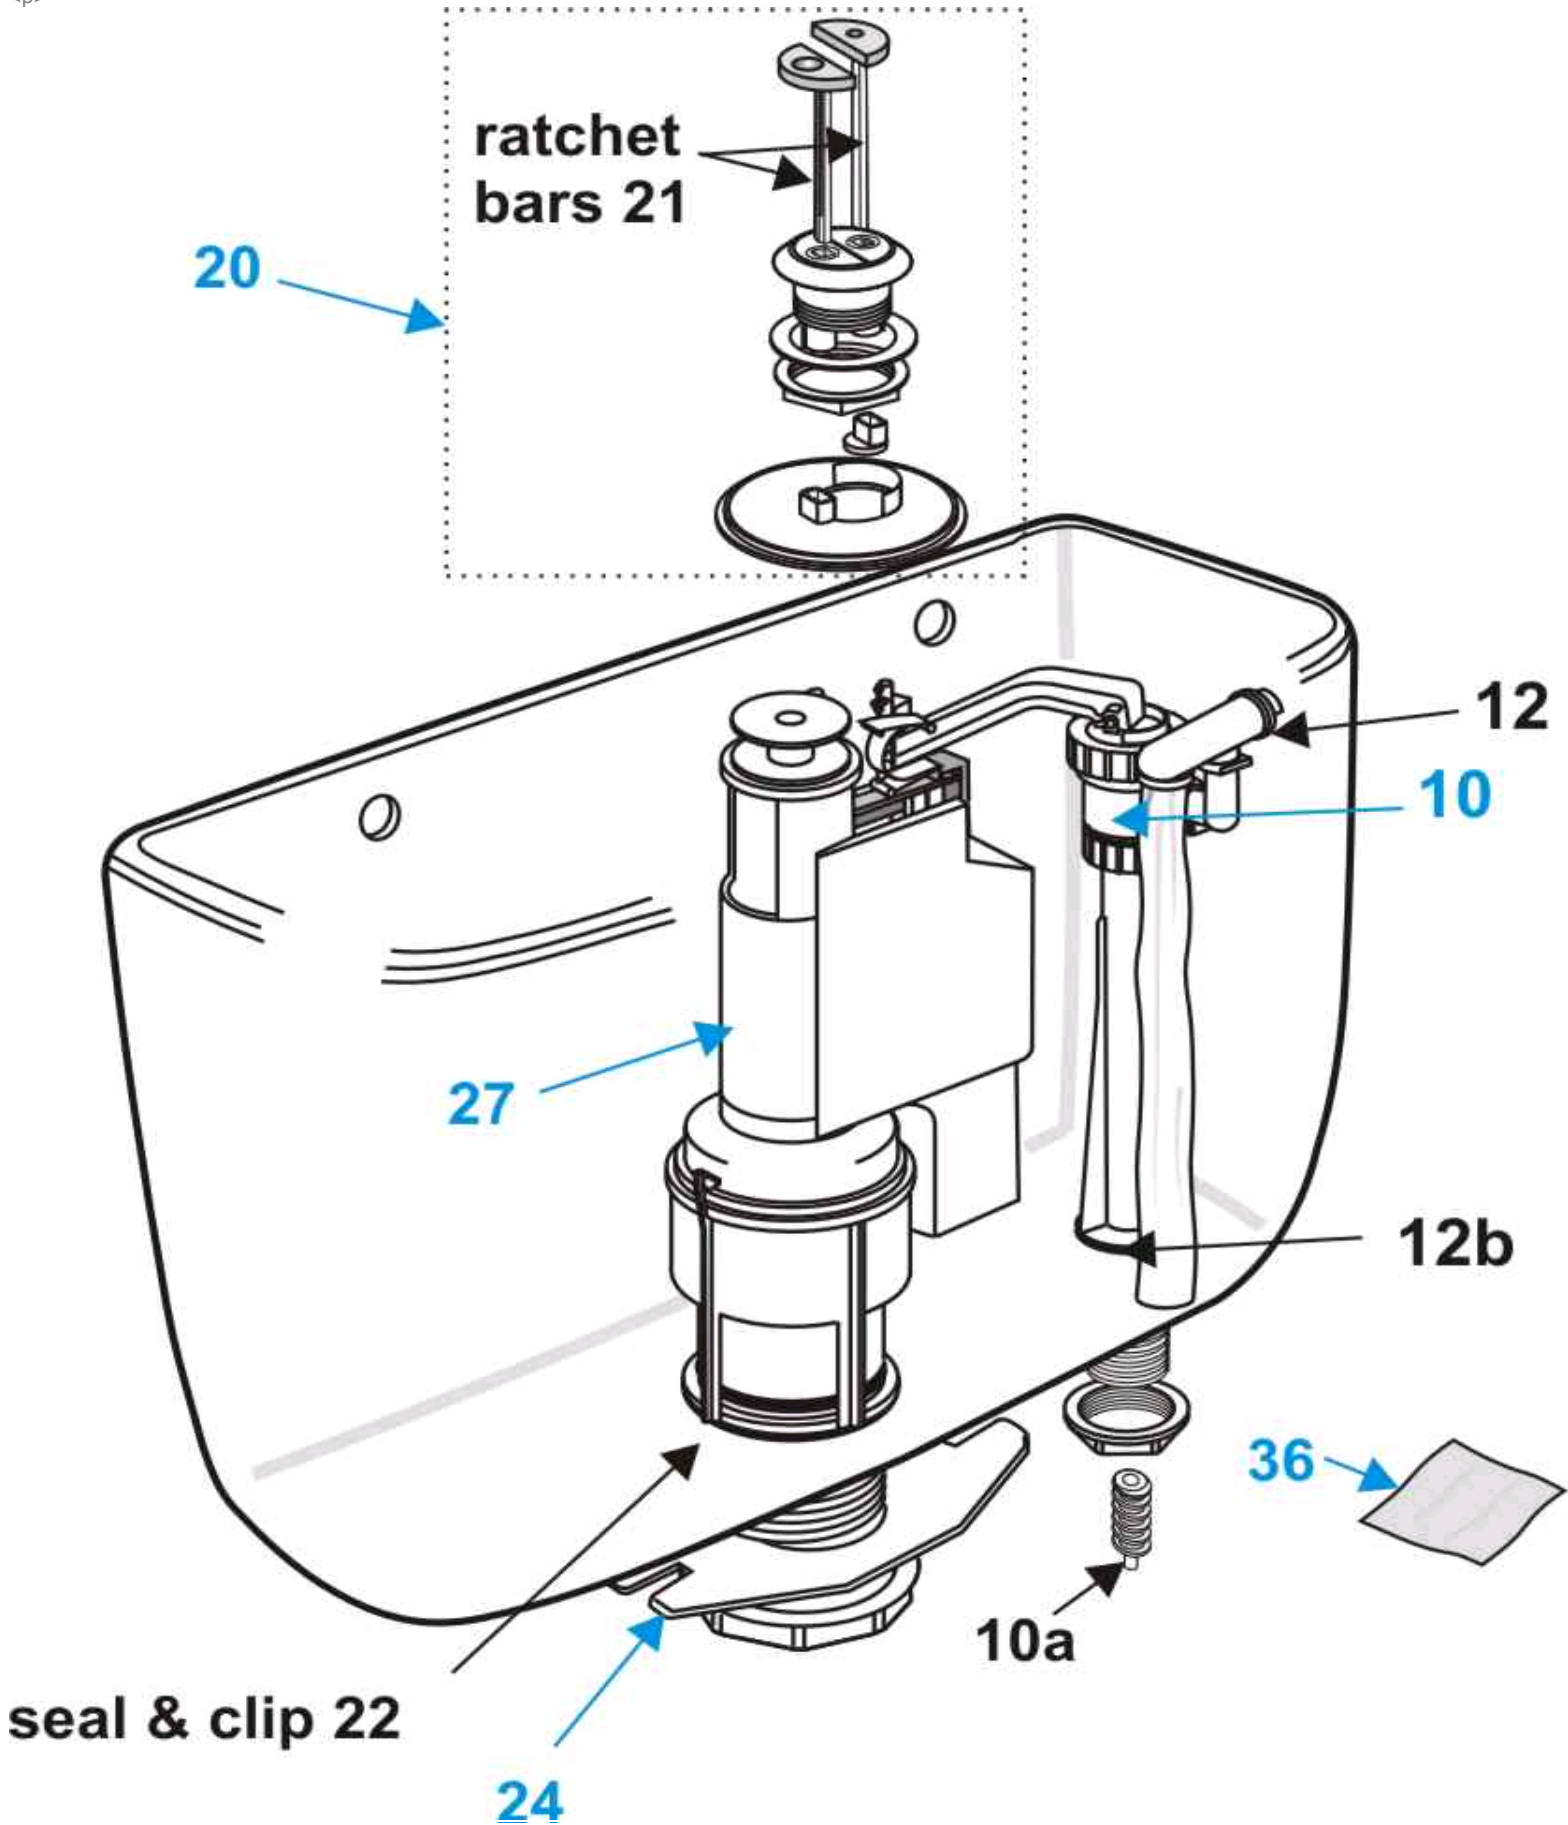

<p>

Items in BLUE make up the complete set of cistern fittings

Ref.	Description	Part No.
1	Original Flushing device -DF VALVE -2 inch OUTLET 200mm O/F	-
10	Inlet valve complete -Replacement -QBV INLINE BI LH 244mm	SV43267
10a	Quiet inlet valve restrictor	SV56567
12	Inlet valve diverter	S454067
12b	Inlet valve -1/2 inch BSP washer (between inlet valve & cist wall)	SV61067
13	Inlet valve -servicing kit	SV63567
20	Cistern cover button -Armitage Shanks -D/F 'crescent' (Freeflo flush valve)	S4496--
22	Flush valve spares -seal and seal clip	SV01967
24	Close coupling plate with nuts and bolts - VALVE TYPE - FORMED	SV38967
25	Close coupling washer	SV32467
27	Flush Valve -Replacement -(Freeflo)	SV056AA
36	Cistern loose components pack (non-fitted parts in new cistern packs)	SV42167
37	Complete fittings -order items- 10-20-24-27-36	-
98	Unicaps	EV00667
99	EESV04867	-