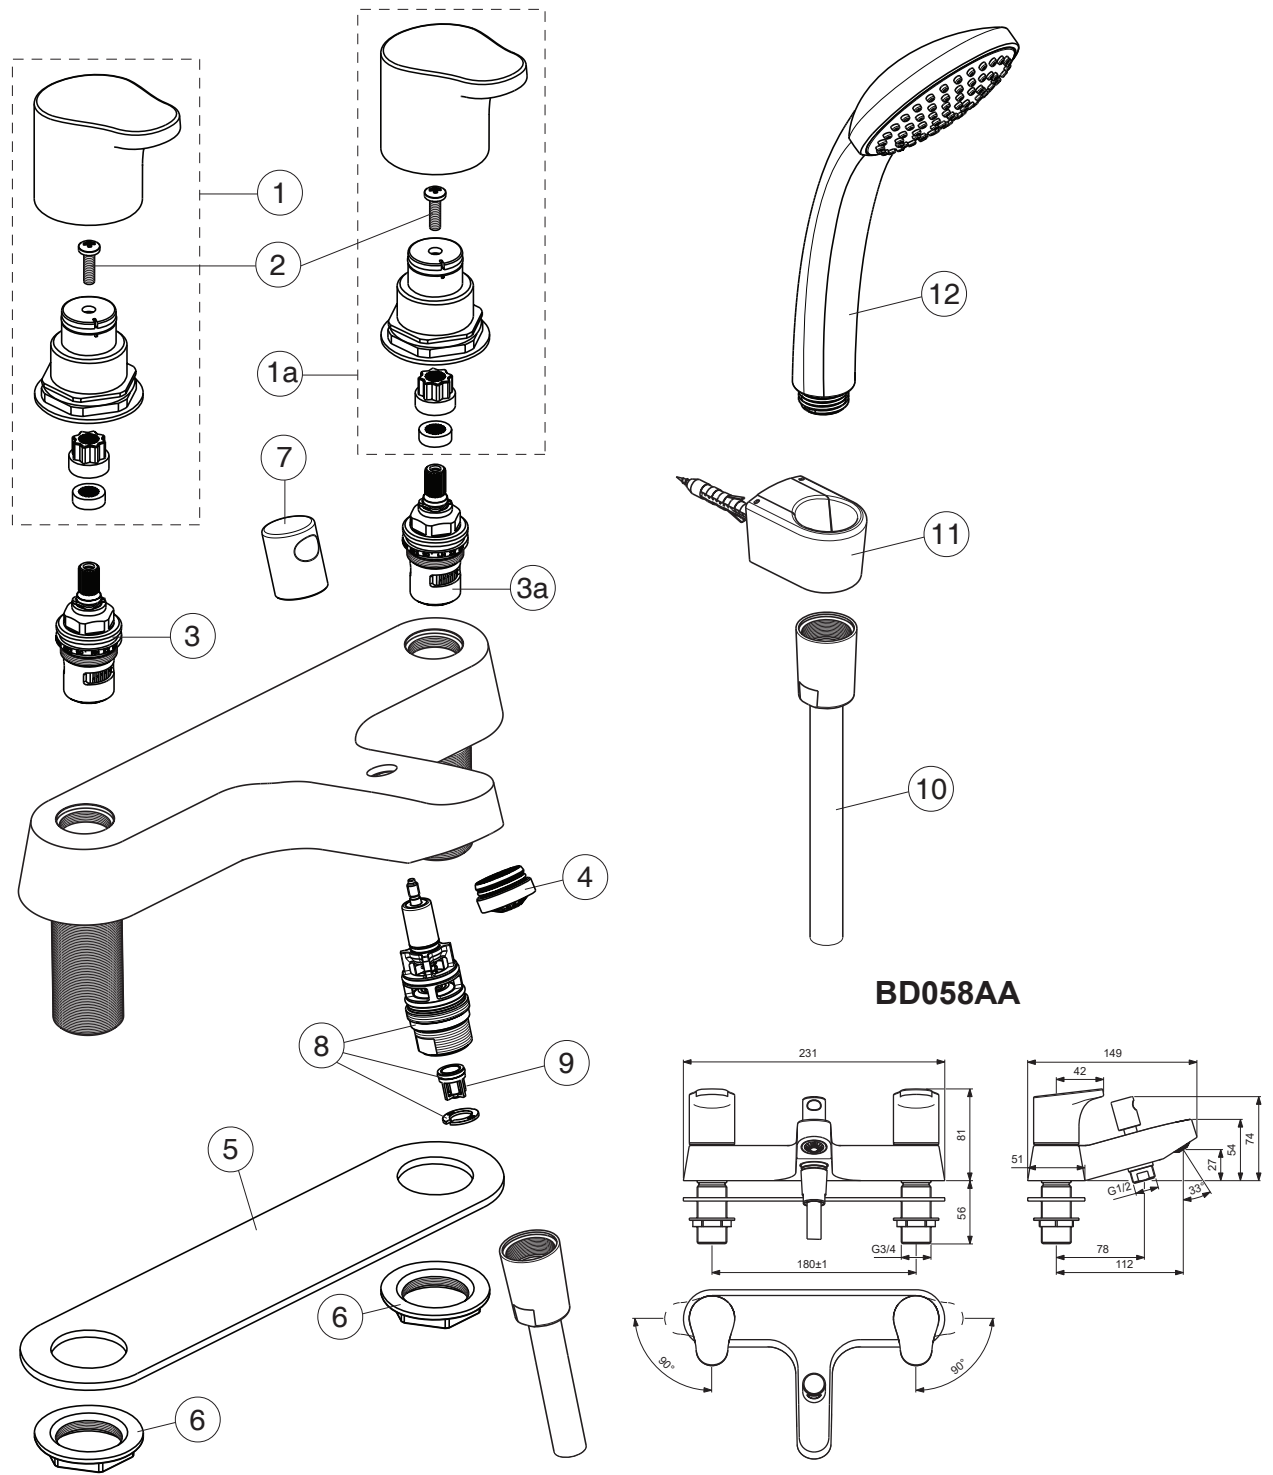

CERABASE

Ideal Standard

BD058AA

Pos.	Signify	Spare parts-Nr.	Quantity	Pos.	Signify	Spare parts-Nr.	Quantity
1	Handle, w/logo-red	B961856AA	1 Set				
1a	Handle, w/logo-blue	B961857AA	1 Set				
2	Screw M4x14	S961055NU	2 Pcs.				
3	Ceramic valve G1/2,90°-RH	A861244NU*	1 Pcs.				
3a	Ceramic valve G1/2,90°-LH	A861243NU*	1 Pcs.				
4	Streamline G3/4"	S9595NU	1 Pcs.				
5	Base gasket	B961836NU	20 Pcs.				
6	Brass backnut G3/4"	E960111NU	1 Pcs.				
7	Pull knob	B960481AA	1 Pcs.				
8	Diverter manual	B960168AA	1 Pcs.				
9	Rv-patrone	A960944NU	2 Pcs.				
10	Sh.hose G1/2-L1800mm	BF175AA	1 Pcs.				
11	Shower hose bracket	B1364AA	1 Pcs.				
12	Hand spray 1F,80mm	B9400AA	1 Pcs.				

\*Universal set (not all parts needed)