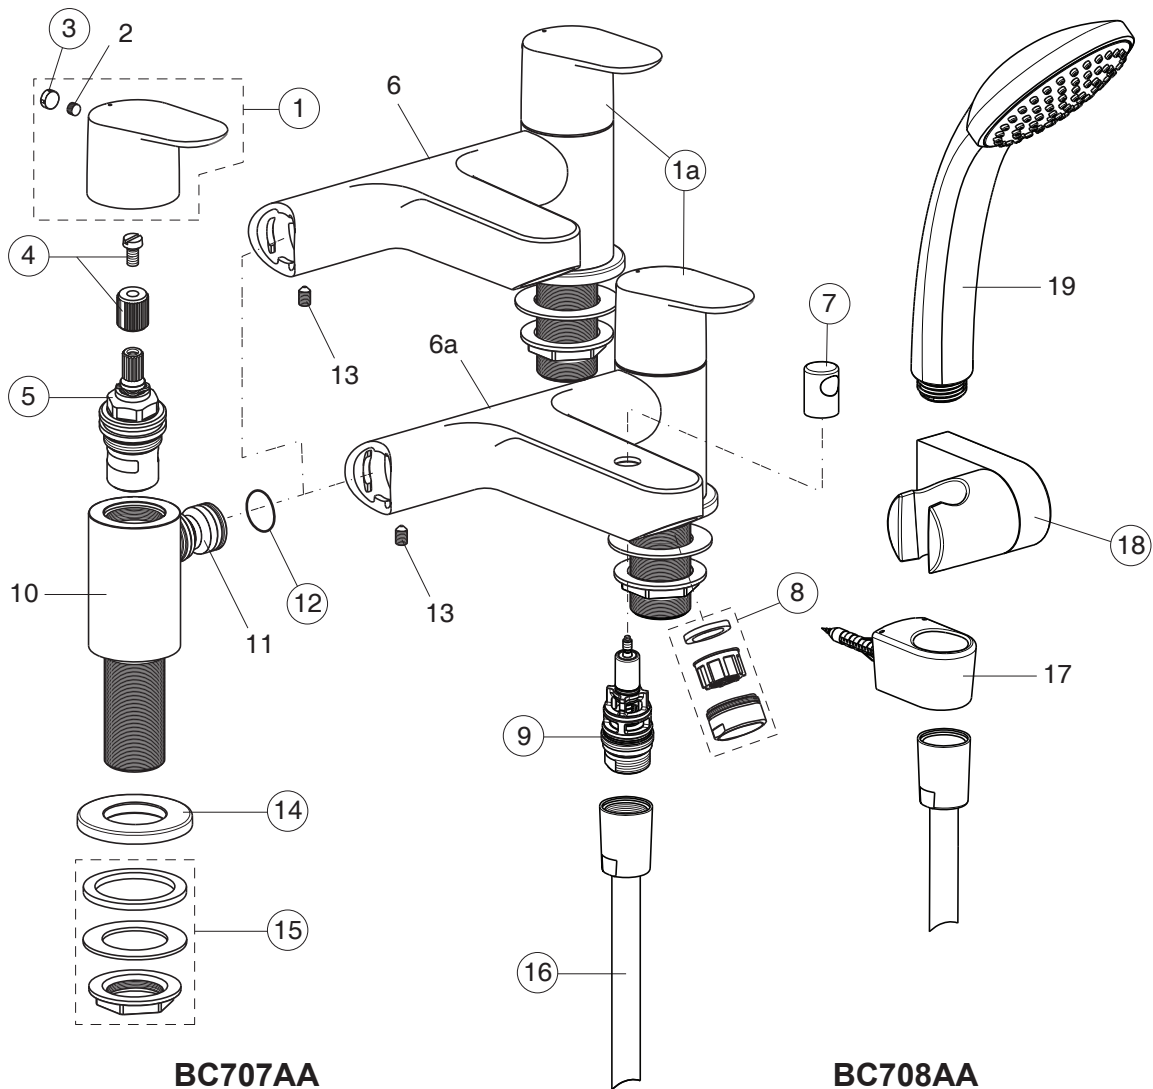

# CERAFINE MODEL O

Ideal Standard

**BC707AA**

**BC708AA**

Pos.	Signify	Spare parts-Nr.	Quantity	Pos.	Signify	Spare parts-Nr.	Quantity
1	Handle(Red)-set	B961561AA	1 Pcs.	13	Screw M5x8		2 Pcs.
1a	Handle(Blue)-set	B961562AA	1 Pcs.	14	Rosette decorative	B961342AA	1 Pcs.
2	Screw M5x6		1 Pcs.	15	Connecting set	B960471NU	1 Set
3	Rubber cap Ø8.1x3	B960583NU	1 Pcs.	16	Flexible hose G1/2 /L1800	A963173NU	1 Pcs.
4	Handle adapter and screw	A861446NU	1 Set	17	Shower hose bracket		1 Pcs.
5	Ceramic valve G3/4,90°-RH	A861247NU	1 Pcs.	18	Wall bracket	B960925AA	1 Pcs.
	Ceramic valve G3/4,90°-LH	A861246NU	1 Pcs.	19	Handspray 1F,80mm		1 Pcs.
6;6a	Body bath/shower		1 Pcs.				
7	Pull knob	B960486AA	1 Pcs.				
8	Nozzle	A961625AA	1 Pcs.				
9	Diverter manual	B960166AA	1 Pcs.				
10	Body,w/connector G3/4		2 Pcs.				
11	Nipple		2 Pcs.				
12	O-Ring Ø16x2.5	A961326NU	2 Pcs.				