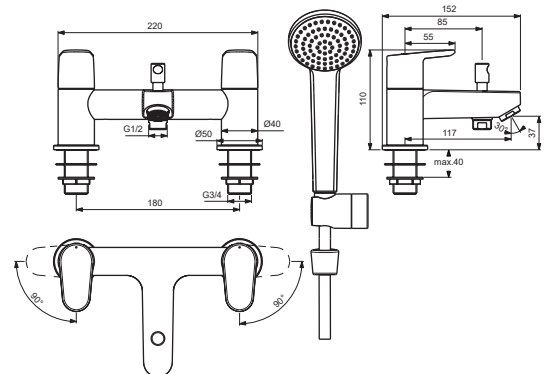

# CERAFINE MODEL O

Ideal Standard

**BC707AA**

**BC708AA**

Pos.	Signify	Spare parts-Nr.	Quantity	Pos.	Signify	Spare parts-Nr.	Quantity
1	Handle(Red)-set	B961561AA	1 Pcs.	13	Screw M5x8		2 Pcs.
1a	Handle(Blue)-set	B961562AA	1 Pcs.	14	Rosette decorative	B961342AA	1 Pcs.
2	Screw M5x6		1 Pcs.	15	Connecting set	B960471NU	1 Set
3	Rubber cap Ø8.1x3	B960583NU	1 Pcs.	16	Flexible hose G1/2 /L1800	A963173NU	1 Pcs.
4	Handle adapter and screw	A861446NU	1 Set	17	Shower hose bracket		1 Pcs.
5	Ceramic valve G3/4,90°-RH	A861247NU	1 Pcs.	18	Wall bracket	B960925AA	1 Pcs.
	Ceramic valve G3/4,90°-LH	A861246NU	1 Pcs.	19	Handspray 1F,80mm		1 Pcs.
6;6a	Body bath/shower		1 Pcs.				
7	Pull knob	B960486AA	1 Pcs.				
8	Nozzle	A961625AA	1 Pcs.				
9	Diverter manual	B960166AA	1 Pcs.				
10	Body,w/connector G3/4		2 Pcs.				
11	Nipple		2 Pcs.				
12	O-Ring Ø16x2.5	A961326NU	2 Pcs.				