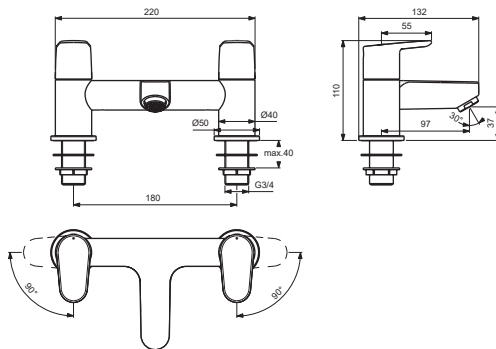

# CERAFINE MODEL O

Ideal Standard

**BC707AA**

**BC708AA**

Pos.	Signify	Spare parts-Nr.	Quantity	Pos.	Signify	Spare parts-Nr.	Quantity
1	Handle(Red)-set	B961561AA	1 Pcs.	13	Screw M5x8		2 Pcs.
1a	Handle(Blue)-set	B961562AA	1 Pcs.	14	Rosette decorative	B961342AA	1 Pcs.
2	Screw M5x6		1 Pcs.	15	Connecting set	B960471NU	1 Set
3	Rubber cap Ø8.1x3	B960583NU	1 Pcs.	16	Flexible hose G1/2 /L1800	A963173NU	1 Pcs.
4	Handle adapter and screw	A861446NU	1 Set	17	Shower hose bracket		1 Pcs.
5	Ceramic valve G3/4,90°-RH	A861247NU	1 Pcs.	18	Wall bracket	B960925AA	1 Pcs.
	Ceramic valve G3/4,90°-LH	A861246NU	1 Pcs.	19	Handspray 1F,80mm		1 Pcs.
6;6a	Body bath/shower		1 Pcs.				
7	Pull knob	B960486AA	1 Pcs.				
8	Nozzle	A961625AA	1 Pcs.				
9	Diverter manual	B960166AA	1 Pcs.				
10	Body,w/connector G3/4		2 Pcs.				
11	Nipple		2 Pcs.				
12	O-Ring Ø16x2.5	A961326NU	2 Pcs.				