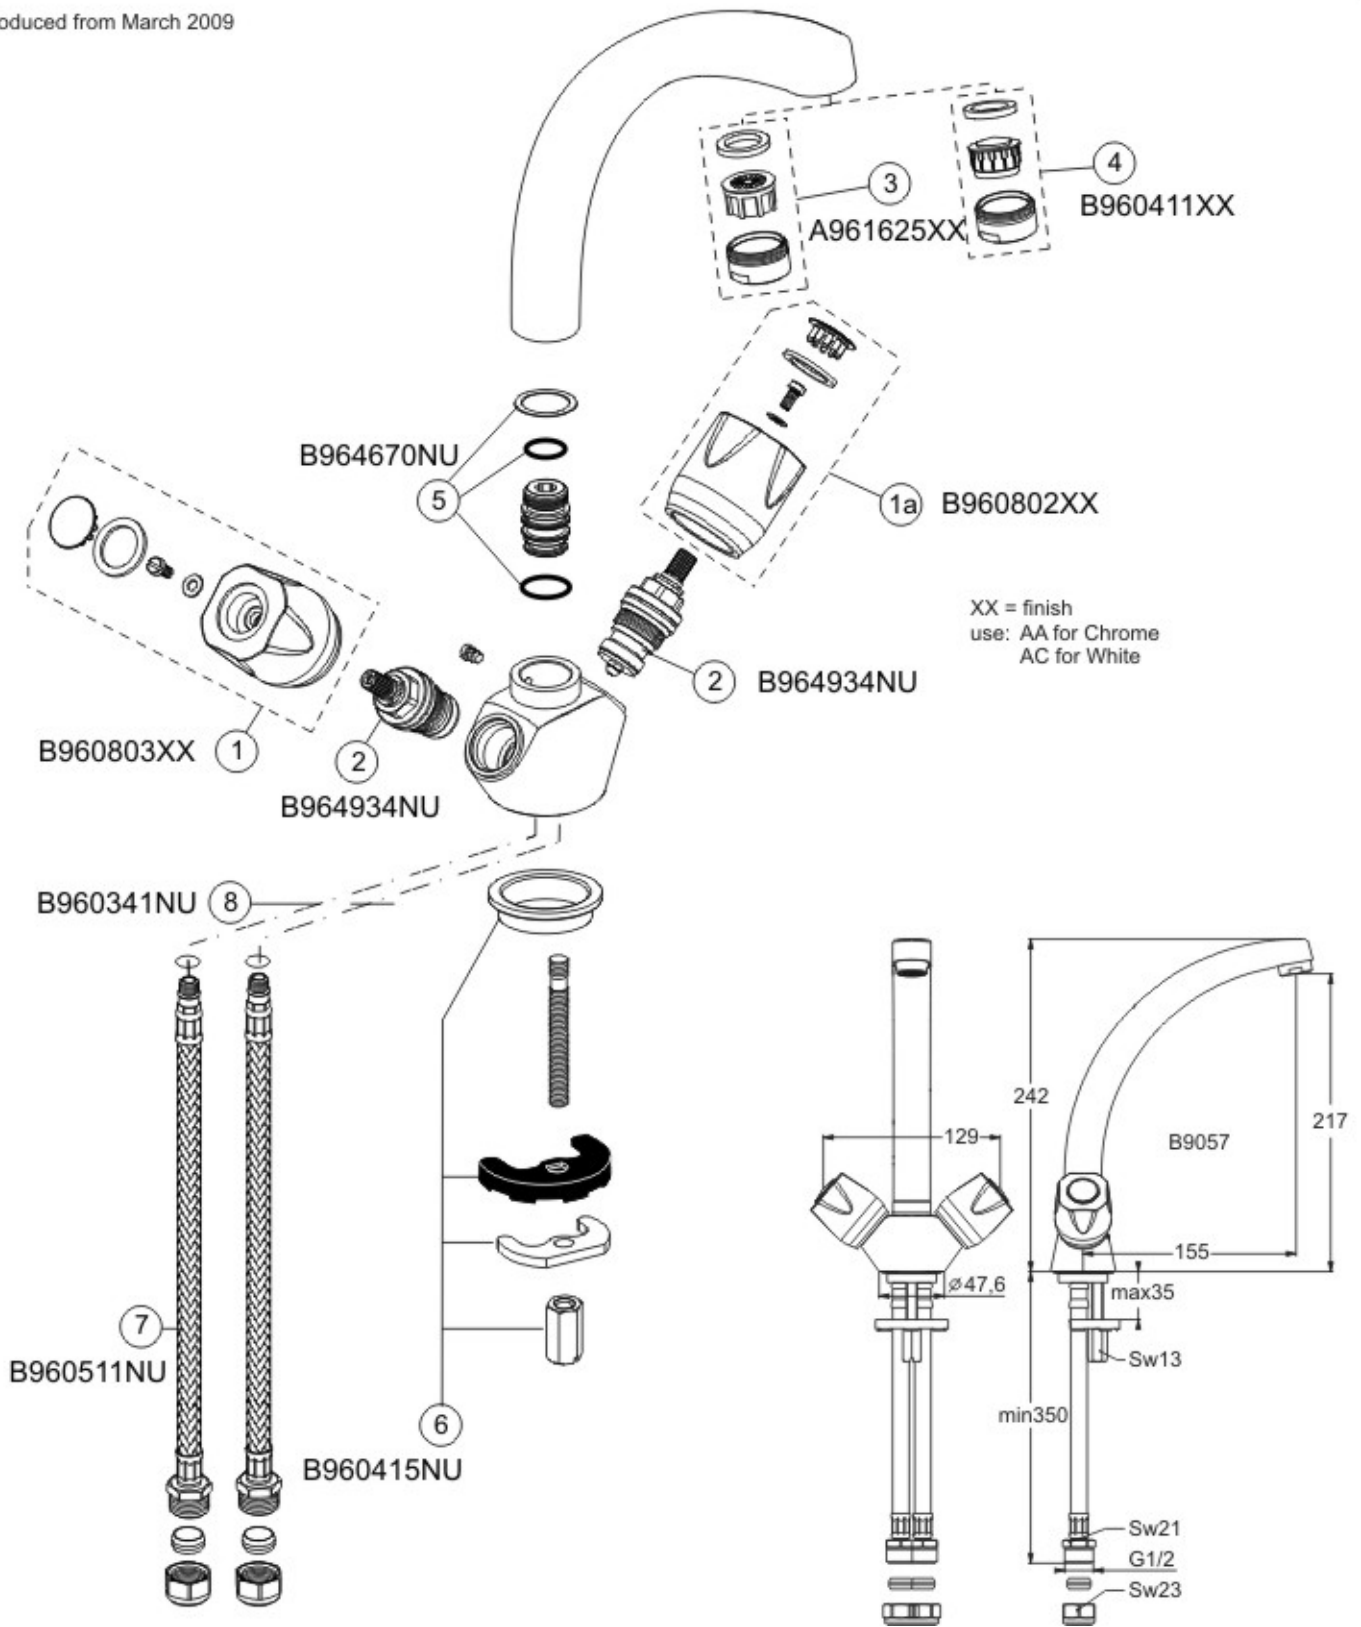

Produced from March 2009

Pos.	Description	Part-Number	Qty.	Pos.	Description	Part-Number	Qty.
1	Handle hot complete	B960803XX	1 pcs	5	Sealing set for cast spout	B964670NU	1 set
1a	Handle cold complete	B960802XX	1 pcs	6	Fixing set	B960415NU	1 set
2	Valve (2 required)	B964934NU	1 pcs	7	Flexible inlet tail	B960511NU	2 pcs
3	Flow straightener	A961625XX	1 pcs	8	O-rings	B960341NU	2 pcs
4	Aerator	B960411XX	1 pcs	10	Spout grub screw	B960273NU	1