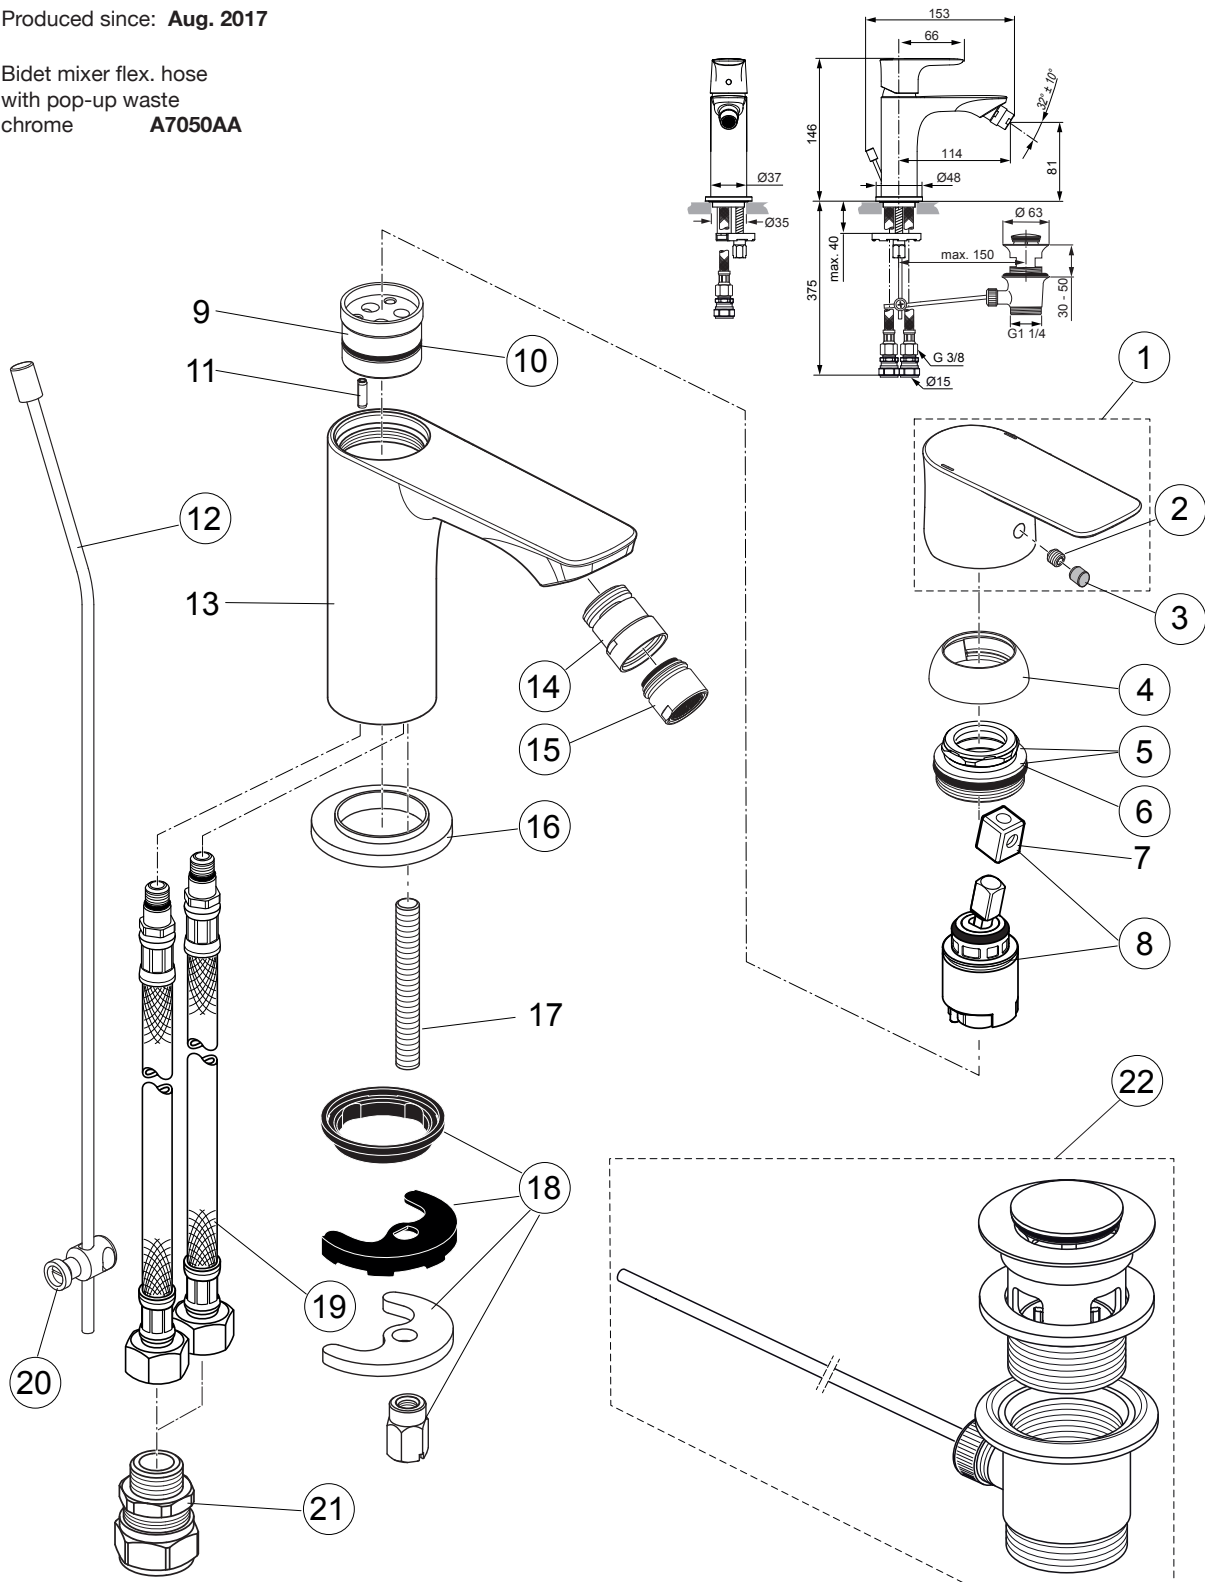

Produced since: **Aug. 2017**

Bidet mixer flex. hose
with pop-up waste
chrome **A7050AA**

Pos.	Description	Part-Number	Qty.	Pos.	Description	Part-Number	Qty.
1	Lever cpl. w. Logo ISI + pos.7	A 861 222 AA	1 Set	13	Body		
2	Thread pin M5x5 DIN916	A 962 041 NU*	1 Set	14	Ball joint M18x1 / M16,5x1	A 960 019 AA	1 pcs
3	Handle plug	A 861 223 NU	1 pcs	15	Aerator M18x1 - 5ltr/min	A 963 369 AA	1 pcs
4	Cover cap	A 861 224 AA	1 pcs	16	Escutcheon	A 861227 AA	1 pcs
5	Thread ring M30x1 + pos.6	A 861 225 NU	1 Set	17	Bolt M8x63		
6	O - Ring Ø 28 x 2	A 963 299 NU	1 pcs	18	Fixation kit	A 964 520 NU*	1 Set
7	Lever adapter			19	Flex. hose M8x1-G3/8-425	A 962 370 NU	1 pcs
8	Cartridge Kerox Ø25 + Pos.7	A 861 226 NU	1 Set	20	Bracket	A 961 172 NU	1 pcs
9	Manifold			21	Connector G3/8 D15	B 960 845 NU	2 pcs
10	O - Ring Ø 23,52 x 1,78	A 961 855 NU	1 pcs	22	Pop-up waste complete	B 960 853 AA	1 Set
11	Clamping pin						
12	Lift rod cpl. + Pos. 20	A 861 210 AA	1 Set				

*Universal set (not all parts needed)