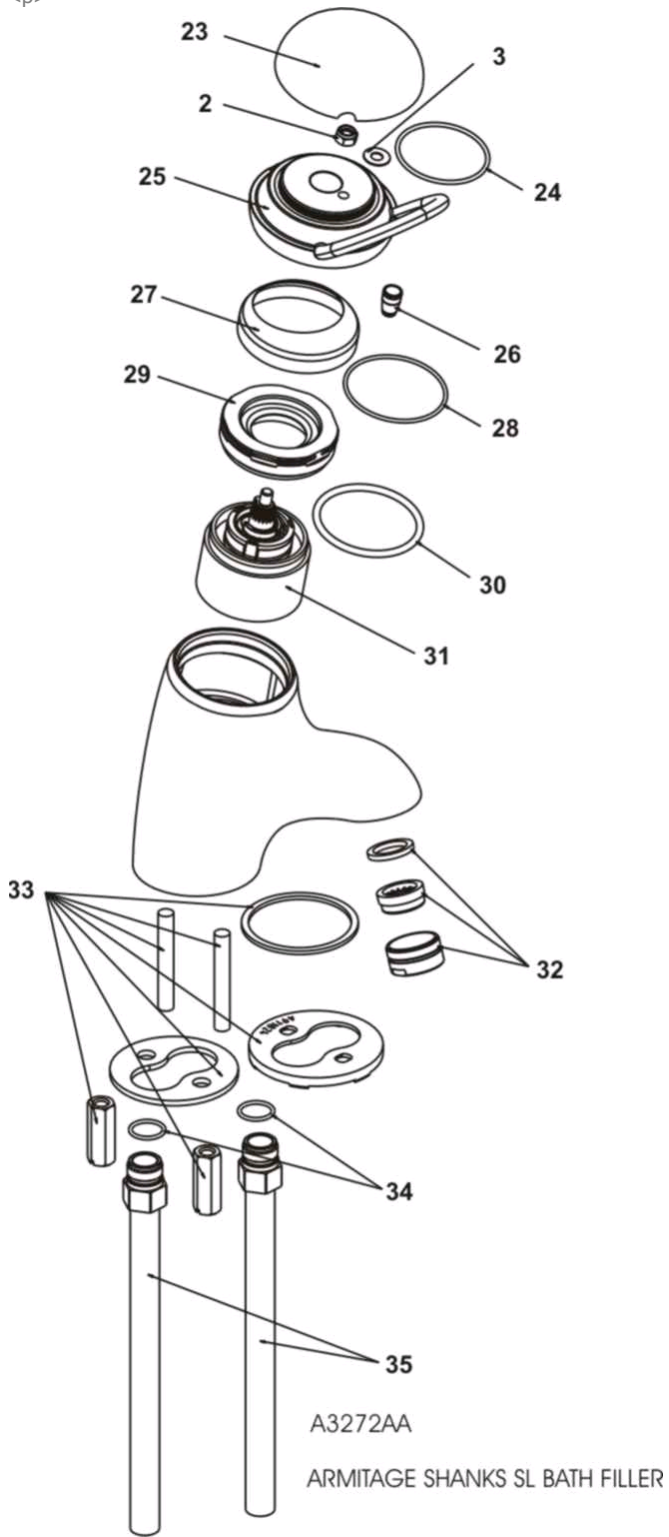

ARMITAGE SHANKS HALO A3272AA Single lever bath filler - one hole

<p>

Ref.	Description	Part No.
2	Nut	A962981NU
3	Washer	A962981NU
23	Handle dome with logo "Armitage Shanks"	A961262AA
24	Handle dome retaining o-ring	A912714
25	Handle body (gold for mixage)	A960125--
26	Dash pot (handle damper)	A963053NU
27	Shroud	A963155AA
28	Shroud retaining o-ring	A962639NU
29	Cartridge retaining ring	A906089AT
30	O-ring - sealing top of large multiport	E912769NU
31	Multiport cartridge (large)	A953190NU
32a	Flow straightener Chrome	A910210AA
32b	Flow straightener (gold for mixage)	E950657AZ
33	Fixing kit	A960585NU
34	O-RING 15,6X1,78	A963916NU
35	Intet tail -single (New M18 thread) - (requires o-ring 34)	A960133NU
49	Aerator	A960309AA