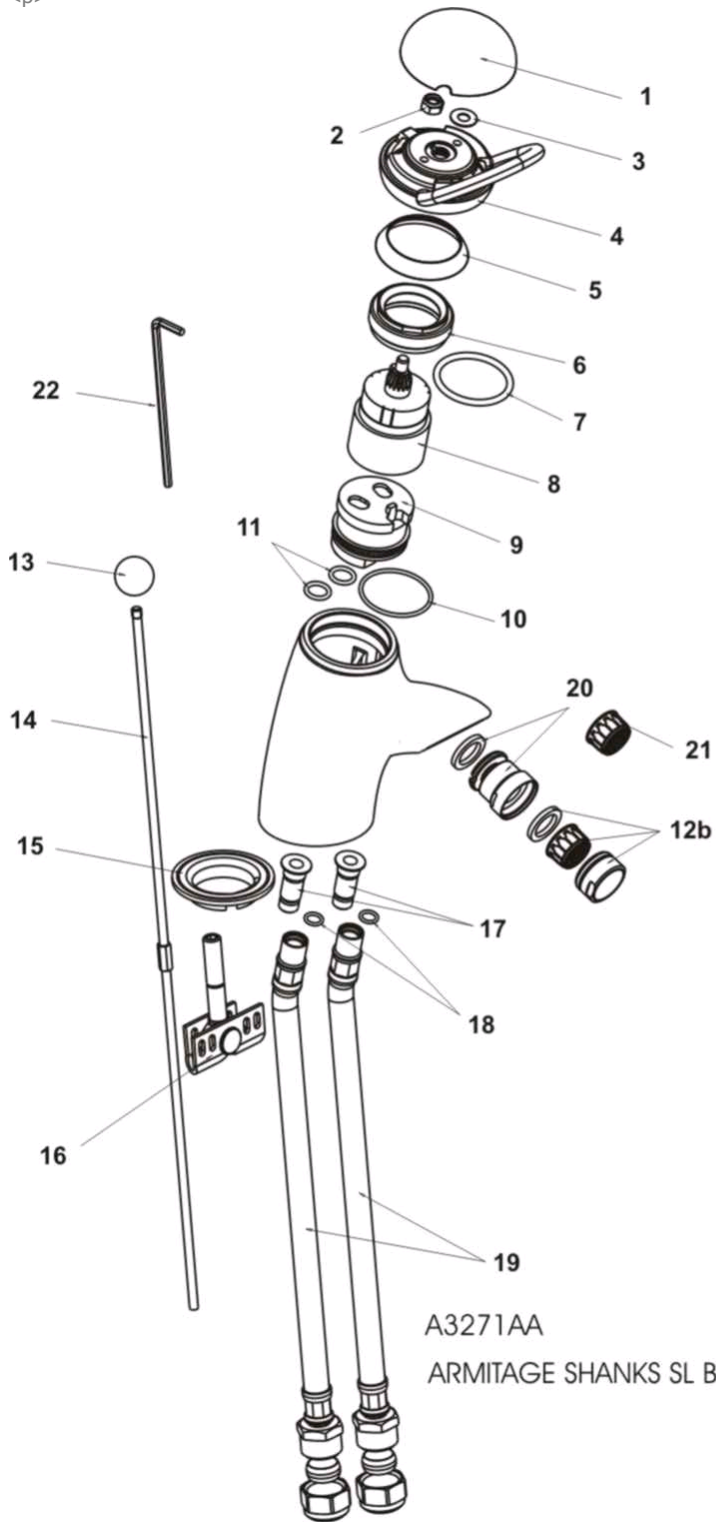

<p>

<b>Ref.</b>	<b>Description</b>	<b>Part No.</b>
1	Domed handle cover	A960121AA
2	Handle securing nut	A962981NU
3	Handle securing washer	A962981NU
4	Handle body	A960124--
5	Shroud	A962836AA
6	Multiport locking ring for basin bidet	A906068AT
7	Cartridge sealing O-ring 35.i.d. x 3.0 section	A962715NU
8	Multiport cartridge (small)	A951970NU11
8a	Crescent shaped temperature limit stop	A962984NU
9	Port adaptor	A904629
10	O-ring (port adaptor) 34.65 x 1.78mm	A962848NU
11	Port adaptor inlet O-ring 10 id x 2 section	93084900
12a	Flow straightener & bezel	E950655AA
13a	Pop-up knob chrome	A909938AA11
13b	Pop-up knob ( gold for Mixage)	E908785AZ
14	Pop-up rod (2 piece)	A960132NU
15	Tap deck seal	A960123NU
16	Top fixing toggle	-
16a	Fixing kit complete (items 15, 16 & 22)	A960949NU
17	ADAPTOR FOR FLEX.HOSE M10X1	A91811614
19	Flexible inlet tails - G1/2A-M10X1I-330	A960485NU
21	Aerator	A923787AA
22	Top fixing Allen key 5mm A/F long	E960016NU
20a	Parabolic connector Chrome	A960063AA
20b	Parabolic connector ( gold for Mixage)	A960063AZ

**NB -- colour/finish options**

Chrome = AA  
Gold = AZ  
Light Gold = AZ

---